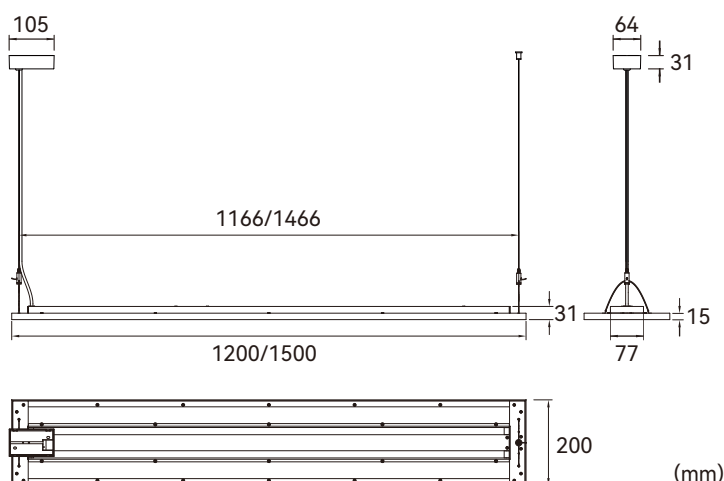

MAYE Pro-PS pendant luminaires

Maye Pro ps is an ultra-thin suspended lamp with a minimalist design style and a side height of only 15mm. The lamp has excellent detail processing and surface skills, and its appearance is very textured. With direct and indirect lighting, it creates a pleasant atmosphere in the room and is well suited to the lighting needs of modern offices. The direct lighting adopts a side-lighting board plus a micro-prism anti-glare structure, UGR < 15; The overall lighting effect can reach 140lm/W, and supports Dali dimming. The lamp can be linked, easy to install, and meet the needs of various space applications

Features

side height of only 15mm

Light efficiency up to 140lm/W

UGR<15

Support DALI dimming

Linkable design provide a clean, simple link

Direct and Indirect lighting

5 years warranty

Application Areas

For open-plan office, Individual office, meeting room, Guest room , etc..

Technical data

Item No.	BMPP-1206030-NN	BMPP-1206030-DN	BMPP-1206020-NN	BMPP-1206020-DN
Input Power(±10%)	60W (↑30W/30W ↓)		60W (↑40W/20W ↓)	
Input Voltage	AC200~240V			
Power Factor	≥0.9			
Luminous Flux(±10%)	↑ 5200lm/3200lm ↓		↑ 6650lm/2050lm ↓	
UGR	<15			
Color Rendering Index	>80			
Life Time	L80(B10)50,000H			
Beam Angle	↑ 115°/80° ↓			
CCT(±200K)	3000/4000/6000K			
Colour consistency SDCM	<3			
Dimming	On/off	DALI dimming	On/off	DALI dimming
Sensor	NO			
Housing Color	Silver / White / Black			
Fixture Materia	6063AL			
Protection Level	IP20			
Storage Temperature	-40°C~+80°C			
Working Temperature	-20°C~+45°C			
Net Weight	4.4kg			