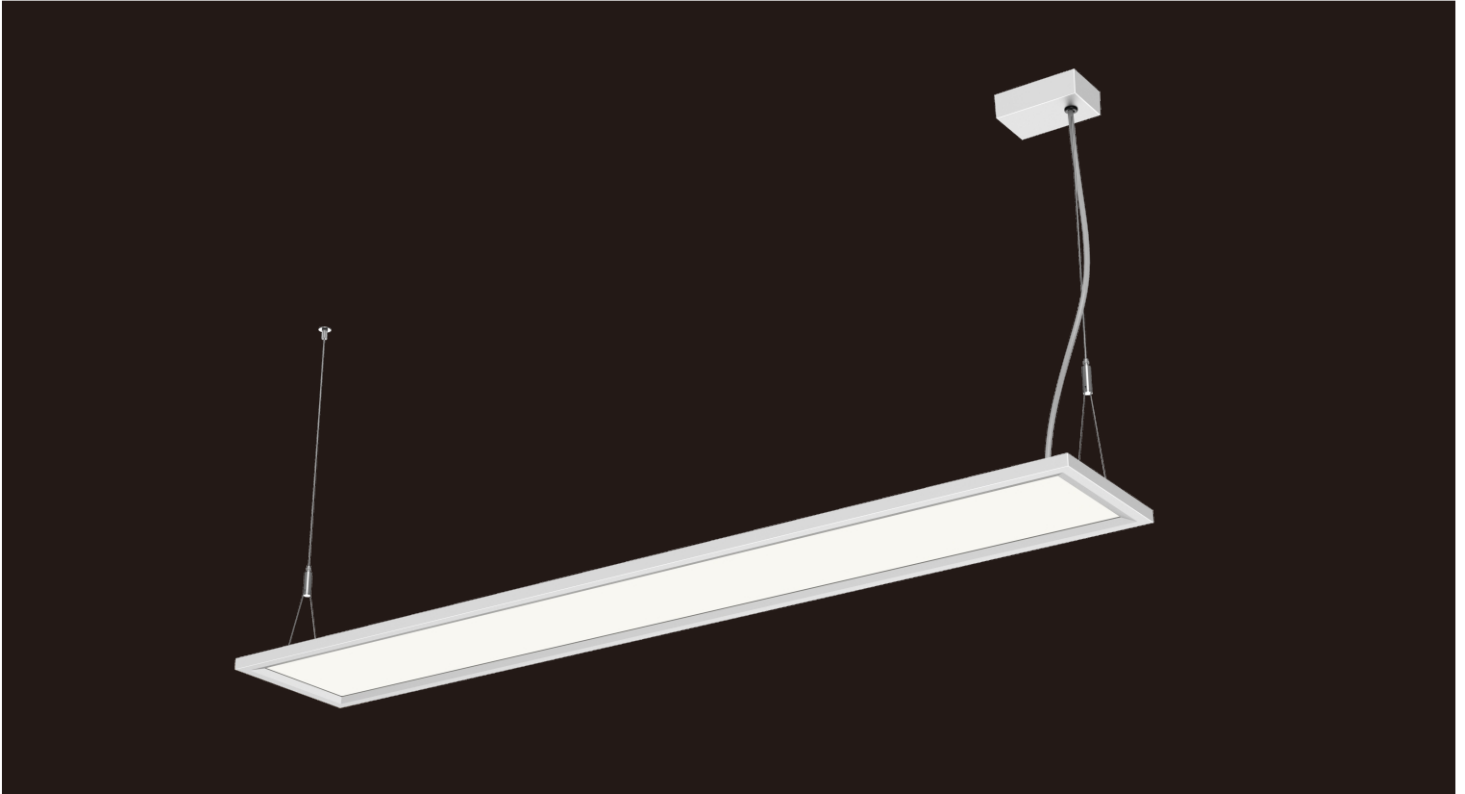

MAYE Pro-PS pendant luminaires

Maye Pro ps is an ultra-thin suspended lamp with a minimalist design style and a side height of only 15mm. The lamp has excellent detail processing and surface skills, and its appearance is very textured. With direct and indirect lighting, it creates a pleasant atmosphere in the room and is well suited to the lighting needs of modern offices. The direct lighting adopts a side-lighting board plus a micro-prism anti-glare structure, UGR < 15; The overall lighting effect can reach 140lm/W, and supports Dali dimming. The lamp can be linked, easy to install, and meet the needs of various space applications

Features

side height of only 15mm

Light efficiency up to 140lm/W

UGR<15

Support DALI dimming

Linkable design provide a clean, simple link

Direct and Indirect lighting

5 years warranty