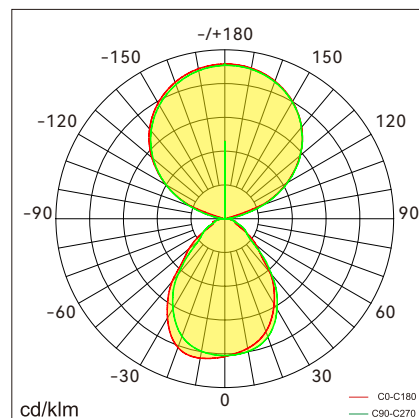

Technical data

Item No.	BMPP-1206030-NN	BMPP-1206030-DN	BMPP-1206020-NN	BMPP-1206020-DN
Input Power(±10%)	60W (↑30W/30W ↓)		60W (↑40W/20W ↓)	
Input Voltage	AC200~240V			
Power Factor	≥0.9			
Luminous Flux(±10%)	↑ 5200lm/3200lm ↓		↑ 6650lm/2050lm ↓	
UGR	<15			
Color Rendering Index	>80			
Life Time	L80(B10)50,000H			
Beam Angle	↑ 115°/80° ↓			
CCT(±200K)	3000/4000/6000K			
Colour consistency SDCM	<3			
Dimming	On/off	DALI dimming	On/off	DALI dimming
Sensor	NO			
Housing Color	Silver / White / Black			
Fixture Materia	6063AL			
Protection Level	IP20			
Storage Temperature	-40°C~+80°C			
Working Temperature	-20°C~+45°C			
Net Weight	4.4kg