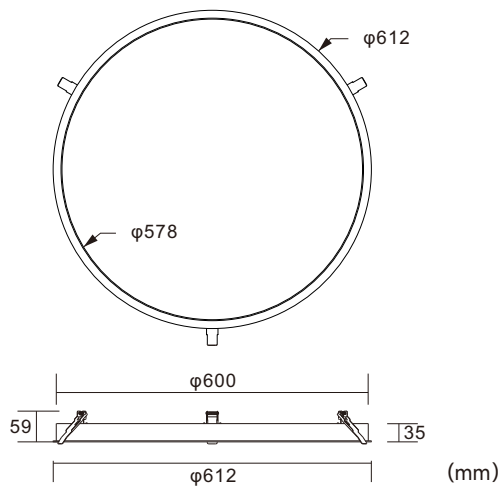

Features

Simple and exquisite industrial design with rich texture

Come with several size $\phi 462\text{mm}$, $\phi 612\text{mm}$

Extremely simple for installation and maintenance

Light efficiency up to 145lm/W

Technical data

Item No.	BEZR-4501515-NN-01	BEZR-4501515-DN-01	BEZR-4503030-NN	BEZR-4503030-DN
Input Power(±10%)	15W		30W	
Input Voltage	AC200~240V			
Power Factor	≥0.9			
Luminous Flux(±10%)	1950lm ↓		4350lm ↓	
UGR	<20		<25	
Color Rendering Index	>80			
Life Time	L80(B10)50,000H			
Beam Angle	110° ↓			
CCT(±200K)	3000/4000/6000K			
Colour consistency SDCM	<3			
Dimming	NO	Dali dimming	NO	Dali dimming
Sensor	NO			
Housing Color	Silver/White/Black			
Fixture Materia	6063AL			
Protection Level	IP40			
Storage Temperature	-40°C~+80°C			
Working Temperature	-20°C~+45°C			
Net Weight	1.45kg			
Package size	631*129*631mm (1PCS)			

Technical data

Item No.	BEZR-6002828-NN-01	BEZR-6002828-DN-01	BEZR-6004040-NN	BEZR-6004040-DN
Input Power($\pm 10\%$)	28W		40W	
Input Voltage	AC200~240V			
Power Factor	≥ 0.9			
Luminous Flux($\pm 10\%$)	3920lm		5890lm	
UGR	<20		<25	
Color Rendering Index	>80			
Life Time	L80(B10)50,000H			
Beam Angle	110° ↓			
CCT(± 200 K)	3000/4000/6000K			
Colour consistency SDCM	<3			
Dimming	NO	Dali dimming	NO	Dali dimming
Sensor	NO			
Housing Color	Silver/White/Black			
Fixture Materia	6063AL			
Protection Level	IP40			
Storage Temperature	$-40^{\circ}\text{C} \sim +80^{\circ}\text{C}$			
Working Temperature	$-20^{\circ}\text{C} \sim +45^{\circ}\text{C}$			
Net Weight	2.29kg			
Package size	781*129*781mm (1PCS)			