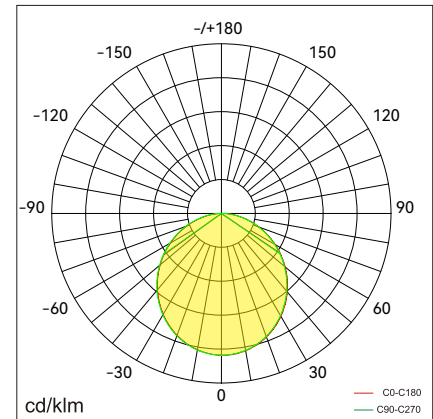

Technical data

Item No.	BEZR-6002828-NN-01	BEZR-6002828-DN-01	BEZR-6004040-NN	BEZR-6004040-DN
Input Power($\pm 10\%$)	28W		40W	
Input Voltage	AC200~240V			
Power Factor	≥ 0.9			
Luminous Flux($\pm 10\%$)	3920lm		5890lm	
UGR	<20		<25	
Color Rendering Index	>80			
Life Time	L80(B10)50,000H			
Beam Angle	110° ↓			
CCT(± 200K)	3000/4000/6000K			
Colour consistency SDCM	<3			
Dimming	NO	Dali dimming	NO	Dali dimming
Sensor	NO			
Housing Color	Silver/White/Black			
Fixture Materia	6063AL			
Protection Level	IP40			
Storage Temperature	$-40^{\circ}\text{C} \sim +80^{\circ}\text{C}$			
Working Temperature	$-20^{\circ}\text{C} \sim +45^{\circ}\text{C}$			
Net Weight	2.29kg			
Package size	781*129*781mm (1PCS)