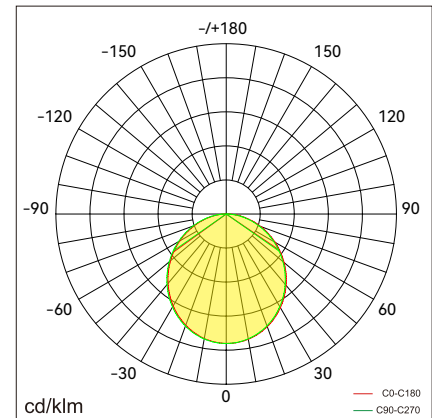

Technical data

Item No.	BEZR-4501515-NN-01	BEZR-4501515-DN-01	BEZR-4503030-NN	BEZR-4503030-DN
Input Power(±10%)	15W		30W	
Input Voltage	AC200~240V			
Power Factor	≥0.9			
Luminous Flux(±10%)	1950lm ↓		4350lm ↓	
UGR	<20		<25	
Color Rendering Index	>80			
Life Time	L80(B10)50,000H			
Beam Angle	110° ↓			
CCT(±200K)	3000/4000/6000K			
Colour consistency SDCM	<3			
Dimming	NO	Dali dimming	NO	Dali dimming
Sensor	NO			
Housing Color	Silver/White/Black			
Fixture Materia	6063AL			
Protection Level	IP40			
Storage Temperature	-40°C~+80°C			
Working Temperature	-20°C~+45°C			
Net Weight	1.45kg			
Package size	631*129*631mm (1PCS)