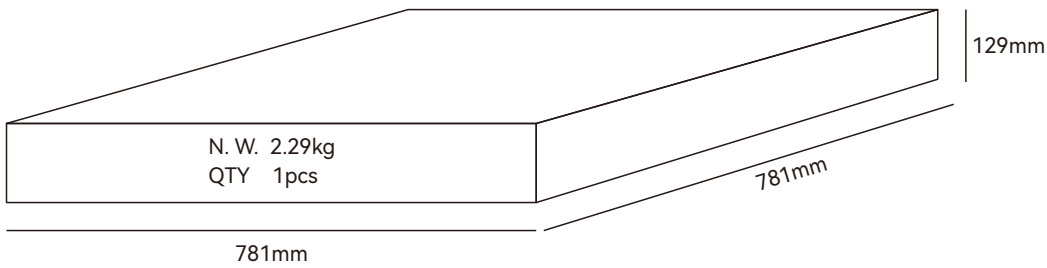

Packaging

Shenzhen Nexol Lighting Technology Co.,Ltd.

E-mail: info@nexol-lighting.com

www.nexol-lighting.com

Factory: Floor 6-9, Building 3, Tonghu Intelligent Industrial Park, Zhongkai High-Tech District, HuiZhou 516035

Office: Room 306&309, Floor 3, Building E, Longhua Digital Industrial Park, Guanlan Road 54-6, Longhua district, Shenzhen, China 518110

All values in specification are typical value from laboratory measurement, for concrete data, please refer to shipment testing report.
Information provided is subject to change without notice. Please verify all details with NEXOL Lighting.

Copyright Shenzhen Nexol Lighting Co., Ltd.. All rights reserved.