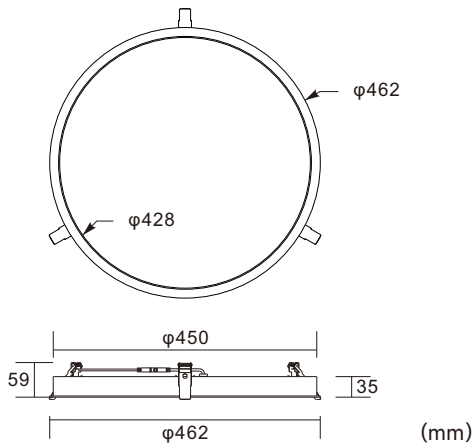

Features

Simple and exquisite industrial design with rich texture

Come with several size $\phi 462\text{mm}$, $\phi 612\text{mm}$

Extremely simple for installation and maintenance

Light efficiency up to 145lm/W

Technical data

Item No.	BEZR-4501515-NN-01	BEZR-4501515-DN-01	BEZR-4503030-NN	BEZR-4503030-DN
Input Power(±10%)	15W		30W	
Input Voltage	AC200~240V			
Power Factor	≥0.9			
Luminous Flux(±10%)	1950lm ↓		4350lm ↓	
UGR	<20		<25	
Color Rendering Index	>80			
Life Time	L80(B10)50,000H			
Beam Angle	110° ↓			
CCT(±200K)	3000/4000/6000K			
Colour consistency SDCM	<3			
Dimming	NO	Dali dimming	NO	Dali dimming
Sensor	NO			
Housing Color	Silver/White/Black			
Fixture Materia	6063AL			
Protection Level	IP40			
Storage Temperature	-40°C~+80°C			
Working Temperature	-20°C~+45°C			
Net Weight	1.45kg			
Package size	631*129*631mm (1PCS)			

Technical data

Item No.	BEZR-6002828-NN-01	BEZR-6002828-DN-01	BEZR-6004040-NN	BEZR-6004040-DN
Input Power($\pm 10\%$)	28W		40W	
Input Voltage	AC200~240V			
Power Factor	≥ 0.9			
Luminous Flux($\pm 10\%$)	3920lm		5890lm	
UGR	<20		<25	
Color Rendering Index	>80			
Life Time	L80(B10)50,000H			
Beam Angle	110° ↓			
CCT(± 200 K)	3000/4000/6000K			
Colour consistency SDCM	<3			
Dimming	NO	Dali dimming	NO	Dali dimming
Sensor	NO			
Housing Color	Silver/White/Black			
Fixture Materia	6063AL			
Protection Level	IP40			
Storage Temperature	$-40^{\circ}\text{C} \sim +80^{\circ}\text{C}$			
Working Temperature	$-20^{\circ}\text{C} \sim +45^{\circ}\text{C}$			
Net Weight	2.29kg			
Package size	781*129*781mm (1PCS)			