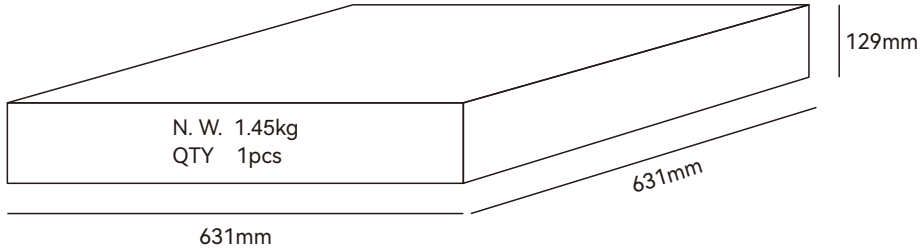

Packaging

Shenzhen Nexol Lighting Technology Co.,Ltd.

E-mail: info@nexol-lighting.com

www.nexol-lighting.com

Factory: Floor 6-9, Building 3, Tonghu Intelligent Industrial Park, Zhongkai High-Tech District, HuiZhou 516035

Office: Room 306&309, Floor 3, Building E, Longhua Digital Industrial Park, Guanlan Road 54-6, Longhua district, Shenzhen, China 518110

All values in specification are typical value from laboratory measurement, for concrete data, please refer to shipment testing report.
Information provided is subject to change without notice. Please verify all details with NEXOL Lighting.

Copyright Shenzhen Nexol Lighting Co., Ltd.. All rights reserved.