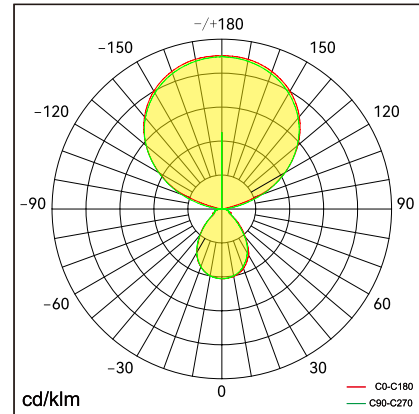

Technical data

Item No.	BMRF-1908022-BN	BMRF-1908022-BM	BMRF-1908022-BD	BMRF-1908022-CD
Input Power(±10%)	↑ 58W/22W ↓			
Input Voltage	AC200~240V			
Power Factor	≥0.9			
Luminous Flux(±10%)	↑ 9205lm/2664lm ↓			↑ 8200lm/2200lm ↓
UGR	< 14			
Color Rendering Index	>80			
Life Time	L80(B10)50,000H			
Beam Angle	↑ 115°/80° ↓			
CCT(±200K)	3000/4000/6000K			3000~5700K
Colour consistency SDCM	< 3			
Dimming	Touch panel dimming(Individual Dimming)			
Sensor	NO	Motion sensor	Daylight sensor Motion sensor	Daylight sensor Motion sensor
Housing Color	Silver/White/Black			
Fixture Materia	6063AL			
Protection Level	IP20			
Storage Temperature	-40°C~+80°C			
Working Temperature	-20°C~+45°C			
Package size	805*390*135mm(head&base) / 1995*120*85mm(pole)