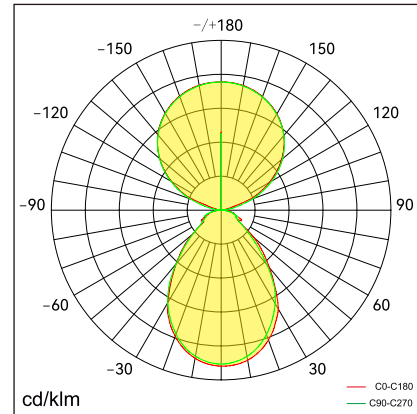

Technical data

Item No.	BMRF-1908040-BN-01	BMRF-1908040-BM-01	BMRF-1908040-BD-01
Input Power(±10%)	↑ 40W/40W ↓		
Input Voltage	AC200~240V		
Power Factor	≥0.9		
Luminous Flux(±10%)	↑ 6360lm/4760lm ↓		
UGR	< 18		
Color Rendering Index	>80		
Life Time	L80(B10)50,000H		
Beam Angle	↑ 115°/80° ↓		
CCT(±200K)	3000/4000/6000K		
Colour consistency SDCM	< 3		
Dimming	Touch panel dimming (Synchronous Dimming)		
Sensor	NO	Motion sensor	Daylight sensor Motion sensor
Housing Color	Silver/White/Black		
Fixture Materia	6063AL		
Protection Level	IP20		
Storage Temperature	-40°C~+80°C		
Working Temperature	-20°C~+45°C		
Package size	805*390*135mm(head&base) / 1995*120*85mm(pole)