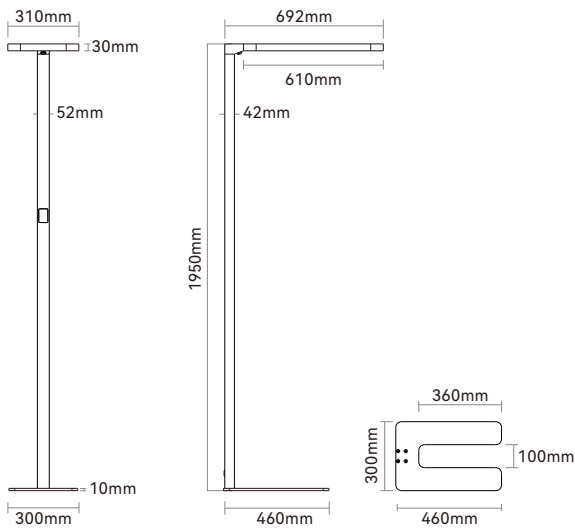

## Features

Simple, delicate appearance, patent design with rich texture

High lumen efficiency reach to 150LM/W, fitting with a 2600lm direct and 12365lm indirect lights, total 14300lm lumen output

UGR<18, lighting uniform and healthy

## Technical data

Item No.	BMRF-1908040-BN-01	BMRF-1908040-BM-01	BMRF-1908040-BD-01
Input Power(±10%)	↑ 40W/40W ↓		
Input Voltage	AC200~240V		
Power Factor	≥0.9		
Luminous Flux(±10%)	↑ 6360lm/4760lm ↓		
UGR	< 18		
Color Rendering Index	>80		
Life Time	L80(B10)50,000H		
Beam Angle	↑ 115°/80° ↓		
CCT(±200K)	3000/4000/6000K		
Colour consistency SDCM	< 3		
Dimming	Touch panel dimming (Synchronous Dimming)		
Sensor	NO	Motion sensor	Daylight sensor Motion sensor
Housing Color	Silver/White/Black		
Fixture Materia	6063AL		
Protection Level	IP20		
Storage Temperature	-40°C~+80°C		
Working Temperature	-20°C~+45°C		
Package size	805*390*135mm(head&base) / 1995*120*85mm(pole)		