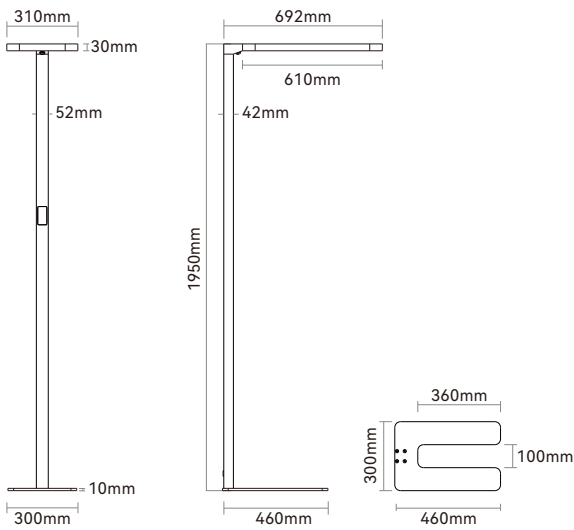

Technical data

Item No.	BMRF-1908022-BN	BMRF-1908022-BM	BMRF-1908022-BD	BMRF-1908022-CD
Input Power(±10%)	↑ 58W/22W ↓			
Input Voltage	AC200~240V			
Power Factor	≥0.9			
Luminous Flux(±10%)	↑ 9205lm/2664lm ↓			↑ 8200lm/2200lm ↓
UGR	< 14			
Color Rendering Index	>80			
Life Time	L80(B10)50,000H			
Beam Angle	↑ 115°/80° ↓			
CCT(±200K)	3000/4000/6000K			3000~5700K
Colour consistency SDCM	< 3			
Dimming	Touch panel dimming(Individual Dimming)			
Sensor	NO	Motion sensor	Daylight sensor Motion sensor	Daylight sensor Motion sensor
Housing Color	Silver/White/Black			
Fixture Materia	6063AL			
Protection Level	IP20			
Storage Temperature	-40°C~+80°C			
Working Temperature	-20°C~+45°C			
Package size	805*390*135mm(head&base) / 1995*120*85mm(pole)