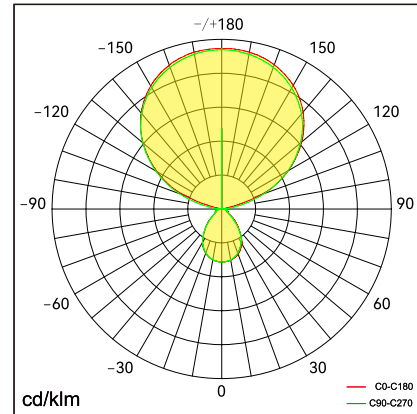

Technical data

Item No.	BMRF-1910020-BN	BMRF-1910020-BM	BMRF-1910020-BD	BMRF-1910020-CD
Input Power(±10%)	↑ 80W/20W ↓			
Input Voltage	AC200~240V			
Power Factor	≥0.9			
Luminous Flux(±10%)	↑ 12365lm/2600lm ↓			↑ 10900lm/2100lm ↓
UGR	< 13			
Color Rendering Index	>80			
Life Time	L80(B10)50,000H			
Beam Angle	↑ 115°/80° ↓			
CCT(±200K)	3000/4000/6000K			3000~5700K
Colour consistency SDCM	< 3			
Dimming	Touch panel dimming(Individual Dimming)			
Sensor	NO	Motion sensor	Daylight sensor Motion sensor	Daylight sensor Motion sensor
Housing Color	Silver/White/Black			
Fixture Materia	6063AL			
Protection Level	IP20			
Storage Temperature	-40°C~+80°C			
Working Temperature	-20°C~+45°C			
Package size	805*390*135mm(head&base) / 1995*120*85mm(pole)			

Shenzhen Nexol Lighting Technology Co.,Ltd.

E-mail: info@nexol-lighting.com

www.nexol-lighting.com

Factory: Floor 6-9,Building 3,Tonghu Intelligent Industrial Park, Zhongkai High-Tech District, HuiZhou 516035

Office: Room 306&309, Floor 3, Building E, Longhua Digital Industrial Park, Guanlan Road 54-6, Longhua district, Shenzhen, China 518110

All values in specification are typical value from laboratory measurement, for concrete data, please refer to shipment testing report.

Information provided is subject to change without notice. Please verify all details with NEXOL Lighting.

Copyright Shenzhen Nexol Lighting Co., Ltd.. All rights reserved.