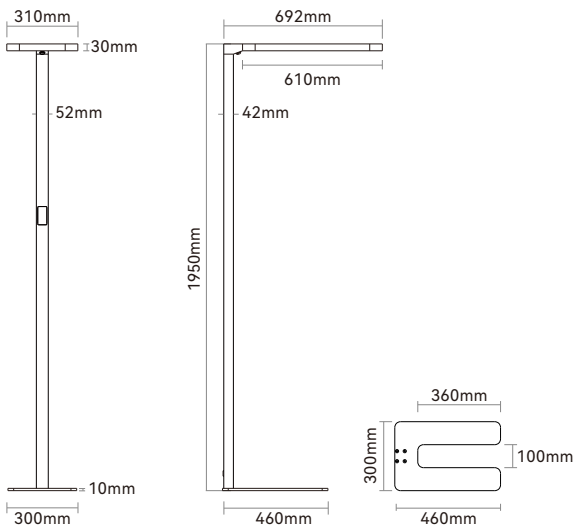

Technical data

Item No.	BMRF-1910020-BN	BMRF-1910020-BM	BMRF-1910020-BD	BMRF-1910020-CD
Input Power(±10%)	↑ 80W/20W ↓			
Input Voltage	AC200~240V			
Power Factor	≥0.9			
Luminous Flux(±10%)	↑ 12365lm/2600lm ↓			↑ 10900lm/2100lm ↓
UGR	< 13			
Color Rendering Index	>80			
Life Time	L80(B10)50,000H			
Beam Angle	↑ 115°/80° ↓			
CCT(±200K)	3000/4000/6000K			3000~5700K
Colour consistency SDCM	< 3			
Dimming	Touch panel dimming(Individual Dimming)			
Sensor	NO	Motion sensor	Daylight sensor Motion sensor	Daylight sensor Motion sensor
Housing Color	Silver/White/Black			
Fixture Materia	6063AL			
Protection Level	IP20			
Storage Temperature	-40°C~+80°C			
Working Temperature	-20°C~+45°C			
Package size	805*390*135mm(head&base) / 1995*120*85mm(pole)			

Shenzhen Nexol Lighting Technology Co.,Ltd.

E-mail: info@nexol-lighting.com

www.nexol-lighting.com

Factory: Floor 6-9,Building 3,Tonghu Intelligent Industrial Park, Zhongkai High-Tech District, HuiZhou 516035

Office: Room 306&309, Floor 3, Building E, Longhua Digital Industrial Park, Guanlan Road 54-6, Longhua district, Shenzhen, China 518110

All values in specification are typical value from laboratory measurement, for concrete data, please refer to shipment testing report.

Information provided is subject to change without notice. Please verify all details with NEXOL Lighting.

Copyright Shenzhen Nexol Lighting Co., Ltd.. All rights reserved.