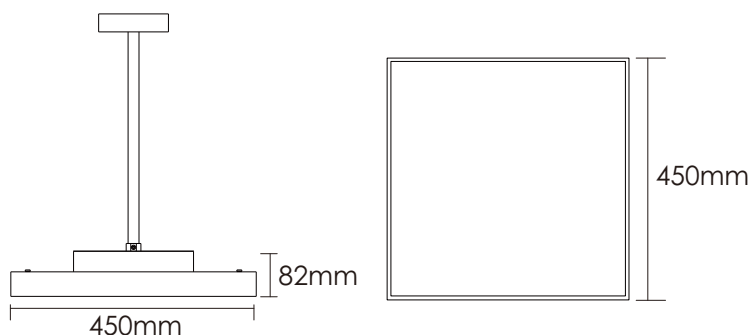

- DALI dimming
 - 1-10V dimming
 - CASAMBI
-

5 years warranty

Application Areas

For open-plan office, Individual office, Cafeteria, Corridors, Break-out area, Classroom, etc.

Technical data

Item No.	BSAP-4503021-NN	BROP-4503021-VN	BROP-4503021-DN
Input Power	↑9W/21W↓		
Input Voltage	AC200~240V		
Power Factor	≥0.9		
Luminous Flux	↑1000lm/2100lm↓		
UGR	<18		
Color Rendering Index	>80		
Life Time	L80(B10)50,000H		
Beam Angle	↑100°/95°↓		
CCT	3000/4000/6000K		
Colour consistency SDCM	< 3		
Dimming	NO	1-10Vdimming	DALIdimming
Sensor	NO		
Housing Color	Silver/White		
Fixture Materia	6063AL		
Protection Level	IP20		
Storage Temperature	-40°C~+80°C		
Working Temperature	-20°C~+45°C		
Net Weight	5.1kg		
Package size	570*570*180mm		
20GP	410PCS		
40GP	905PCS		