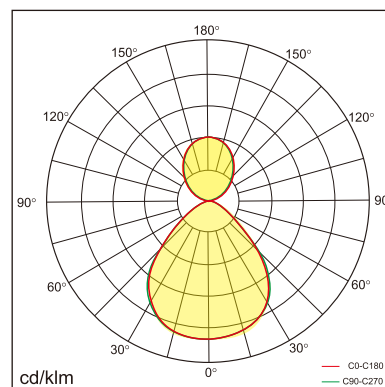

- DALI dimming
 - 1-10V dimming
 - CASAMBI
-

5 years warranty

Application Areas

For open-plan office, Individual office, Cafeteria, Corridors, Break-out area, Classroom, etc.

Technical data

Item No.	BSAP-4503021-NN	BROP-4503021-VN	BROP-4503021-DN
Input Power	↑9W/21W↓		
Input Voltage	AC200~240V		
Power Factor	≥0.9		
Luminous Flux	↑1000lm/2100lm↓		
UGR	<18		
Color Rendering Index	>80		
Life Time	L80(B10)50,000H		
Beam Angle	↑100°/95°↓		
CCT	3000/4000/6000K		
Colour consistency SDCM	< 3		
Dimming	NO	1-10Vdimming	DALIdimming
Sensor	NO		
Housing Color	Silver/White		
Fixture Materia	6063AL		
Protection Level	IP20		
Storage Temperature	-40°C~+80°C		
Working Temperature	-20°C~+45°C		
Net Weight	5.1kg		
Package size	570*570*180mm		
20GP	410PCS		
40GP	905PCS		