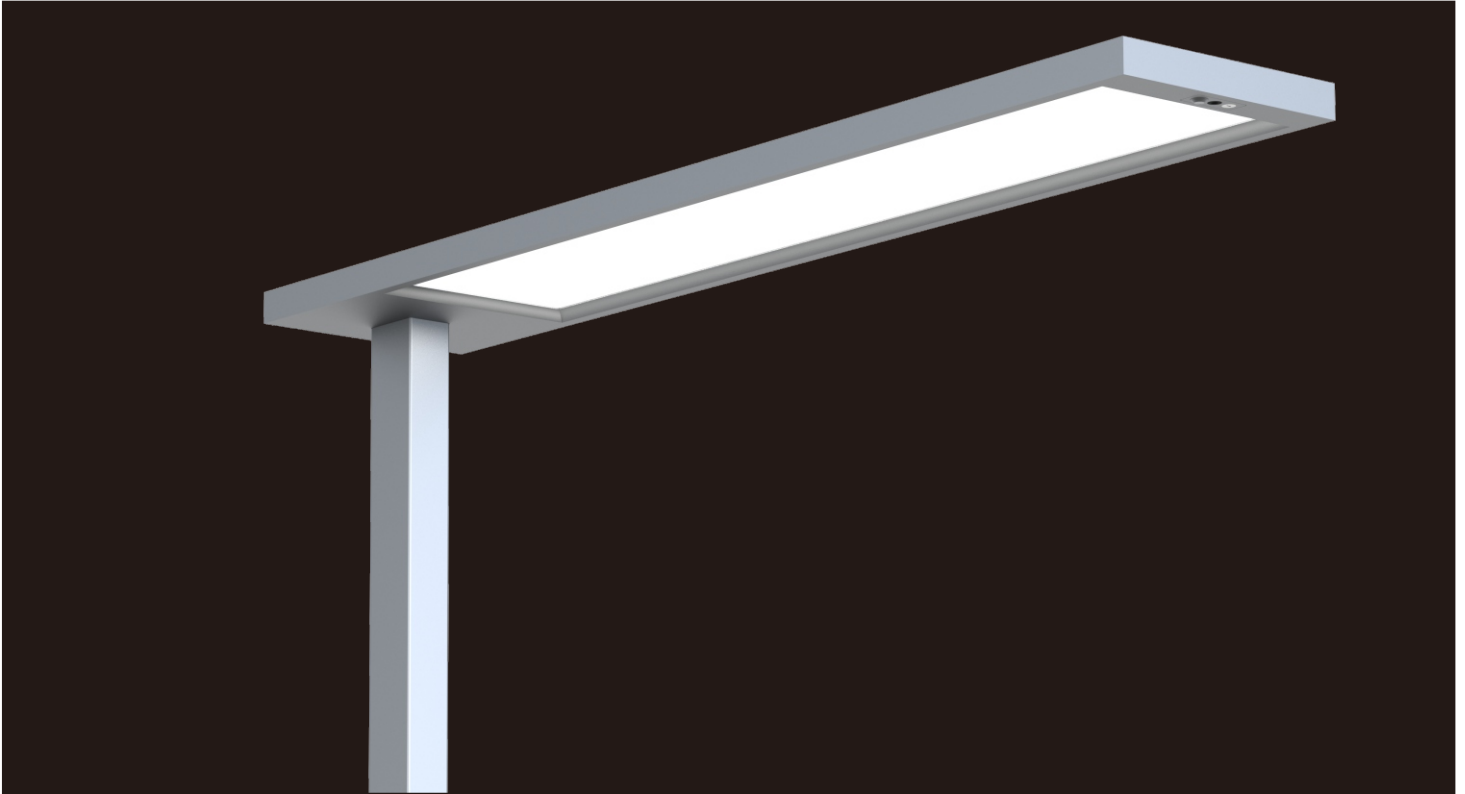

OFA free standing luminaire

OFA, modern and simple design, with perfect craftsmanship and rich texture, which is suitable for a 15-20 m² individual office or an open office area without compensation light and could provide uniform, low glare and soft lighting for two standard desks. Direct light 25W, this lamp could achieve ultra-thin lamp body and uniform lighting effect according to side-lighting technology, Indirect light 75W, 140° beam angle, total luminous flux up to 12000LM and the UGR is less than 14. The product could realize direct and indirect light control individually, intelligent motion sensor, daylight sensor, tunable white and other stand-alone functions based on its own control system. It also supports to customize CASAMBI, HCL, and SWARM control system. The product could provide uniform, comfortable and low glare lighting for individual offices or open office areas without compensation light.

Features

Compact and quality appearance, patent design with rich texture and visual impact

High lumen efficiency reach to 120LM/W

85° beam angle direct light with perfect UGR control UGR less than 14

140° beam angle indirect light deliver a comfortable lighting for space