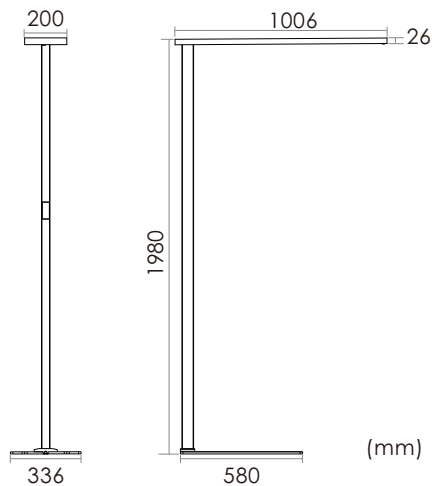

Features

Compact and quality appearance, patent design with rich texture and visual impact

High lumen efficiency reach to 120LM/W

85° beam angle direct light with perfect UGR control UGR less than 14

140° beam angle indirect light deliver a comfortable lighting for space

Lighting distribution cover two desks

5 years warranty

Application Areas

For personal offices, public offices and other office space.

Technical data

Item No.	BOFF-1910025-BD	BOFF-1910025-CD
Input Power	↑75W/25W↓	↑75W/25W↓
Input Voltage	AC200~240V	AC200~240V
Power Factor	≥0.9	≥0.9
Luminous Flux	↑9500lm/2500lm↓	↑8250lm/2250lm↓
UGR	<14	<14
Color Rendering Index	>80	>80
Life Time	L80(B10)50,000H	L80(B10)50,000H
Beam Angle	↑140°/85°↓	↑140°/85°↓
CCT	3000/4000/6000K	3000~6000K
Colour consistency SDCM	< 3	< 3
Dimming	Touch panel dimming	Touch panel dimming
Sensor	Daylight sensor Motion sensor	Daylight sensor Motion sensor
Housing Color	Silver/White	Silver/White
Fixture Materia	6063AL	6063AL
Protection Level	IP20	IP20
Storage Temperature	-40°C~+80°C	-40°C~+80°C
Working Temperature	-20°C~+45°C	-20°C~+45°C
Net Weight	16kg	16kg
Package size	2055*330*145mm	2055*330*145mm
20GP	245pcs	245pcs
40GP	540pcs	540pcs