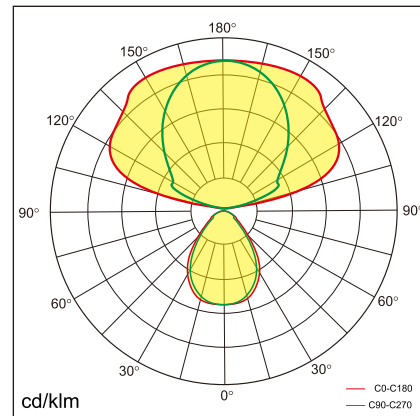

Features

Compact and quality appearance, patent design with rich texture and visual impact

High lumen efficiency reach to 120LM/W

85° beam angle direct light with perfect UGR control UGR less than 14

140° beam angle indirect light deliver a comfortable lighting for space

Lighting distribution cover two desks

5 years warranty

Application Areas

For personal offices, public offices and other office space.

Technical data

Item No.	BOFF-1910025-BD	BOFF-1910025-CD
Input Power	↑75W/25W↓	↑75W/25W↓
Input Voltage	AC200~240V	AC200~240V
Power Factor	≥0.9	≥0.9
Luminous Flux	↑9500lm/2500lm↓	↑8250lm/2250lm↓
UGR	<14	<14
Color Rendering Index	>80	>80
Life Time	L80(B10)50,000H	L80(B10)50,000H
Beam Angle	↑140°/85°↓	↑140°/85°↓
CCT	3000/4000/6000K	3000~6000K
Colour consistency SDCM	< 3	< 3
Dimming	Touch panel dimming	Touch panel dimming
Sensor	Daylight sensor Motion sensor	Daylight sensor Motion sensor
Housing Color	Silver/White	Silver/White
Fixture Materia	6063AL	6063AL
Protection Level	IP20	IP20
Storage Temperature	-40°C~+80°C	-40°C~+80°C
Working Temperature	-20°C~+45°C	-20°C~+45°C
Net Weight	16kg	16kg
Package size	2055*330*145mm	2055*330*145mm
20GP	245pcs	245pcs
40GP	540pcs	540pcs