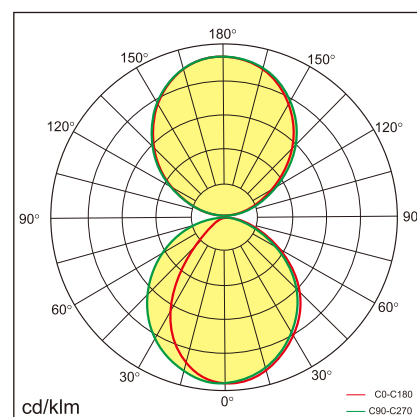

## Technical data

Item No.	BLIW-1204020-NN	BLIW-1204020-VN	BLIW-1204020-DN
Input Power	↑20W/20W↓		
Input Voltage	AC200~240V		
Power Factor	≥0.9		
Luminous Flux	↑1800lm/1800lm↓		
UGR	/		
Color Rendering Index	>80		
Life Time	L80(B10)50,000H		
Beam Angle	/		
CCT	3000/4000/6000K		
Colour consistency SDCM	< 3		
Dimming	NO	1-10V dimming	DALI dimming
Sensor	NO		
Housing Color	Silver/White/Black		
Fixture Material	6063AL		
Protection Level	IP20		
Storage Temperature	-40°C~+80°C		
Working Temperature	-20°C~+45°C		
Net Weight	1.8kg		
Package size	1270*310*255mm		
20GP	1912PCS		
40GP	4216PCS		