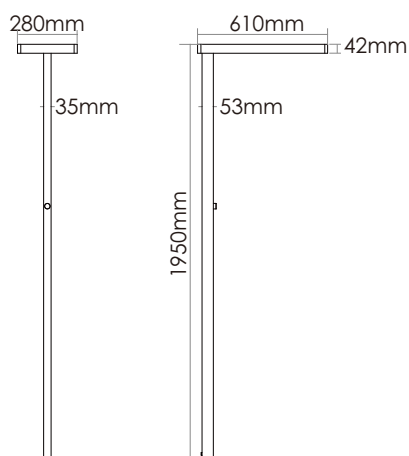

## Technical data

Item No.	BHOF-1906030-BN	BHOF-1906030-BM	BHOF-1906030-BD
Input Power	↑30W/30W↓	↑30W/30W↓	↑30W/30W↓
Input Voltage	AC200~240V	AC200~240V	AC200~240V
Power Factor	≥0.9	≥0.9	≥0.9
Luminous Flux	↑3500lm/3100lm↓	↑3500lm/3100lm↓	↑3500lm/3100lm↓
UGR	<17	<17	<17
Color Rendering Index	>80	>80	>80
Life Time	L80(B10)50,000H	L80(B10)50,000H	L80(B10)50,000H
Beam Angle	↑110°/90°↓	↑110°/90°↓	↑110°/90°↓
CCT	3000/4000/6000K	3000/4000/6000K	3000/4000/6000K
Colour consistency SDCM	< 3	< 3	< 3
Dimming	Knobdimming	Knobdimming	Knobdimming
Sensor	NO	Motion sensor	Daylight sensor Motion sensor
Housing Color	Silver/White	Silver/White	Silver/White
Fixture Materia	6063AL	6063AL	6063AL
Protection Level	IP20	IP20	IP20
Storage Temperature	-40°C~+80°C	-40°C~+80°C	-40°C~+80°C
Working Temperature	-20°C~+45°C	-20°C~+45°C	-20°C~+45°C
Net Weight	12.5kg	12.5kg	12.5kg
Package size	2050*230*210mm 720*390*160mm	2050*230*210mm 720*390*160mm	2050*230*210mm 720*390*160mm
20GP	328pcs	328pcs	328pcs
40GP	760pcs	760pcs	760pcs