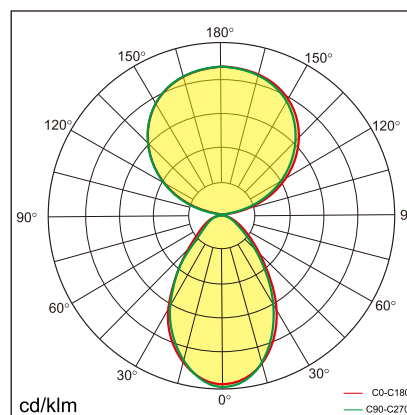

## Technical data

Item No.	BHOF-1906030-BN	BHOF-1906030-BM	BHOF-1906030-BD
Input Power	↑30W/30W↓	↑30W/30W↓	↑30W/30W↓
Input Voltage	AC200~240V	AC200~240V	AC200~240V
Power Factor	≥0.9	≥0.9	≥0.9
Luminous Flux	↑3500lm/3100lm↓	↑3500lm/3100lm↓	↑3500lm/3100lm↓
UGR	<17	<17	<17
Color Rendering Index	>80	>80	>80
Life Time	L80(B10)50,000H	L80(B10)50,000H	L80(B10)50,000H
Beam Angle	↑110°/90°↓	↑110°/90°↓	↑110°/90°↓
CCT	3000/4000/6000K	3000/4000/6000K	3000/4000/6000K
Colour consistency SDCM	< 3	< 3	< 3
Dimming	Knobdimming	Knobdimming	Knobdimming
Sensor	NO	Motion sensor	Daylight sensor Motion sensor
Housing Color	Silver/White	Silver/White	Silver/White
Fixture Materia	6063AL	6063AL	6063AL
Protection Level	IP20	IP20	IP20
Storage Temperature	-40°C~+80°C	-40°C~+80°C	-40°C~+80°C
Working Temperature	-20°C~+45°C	-20°C~+45°C	-20°C~+45°C
Net Weight	12.5kg	12.5kg	12.5kg
Package size	2050*230*210mm 720*390*160mm	2050*230*210mm 720*390*160mm	2050*230*210mm 720*390*160mm
20GP	328pcs	328pcs	328pcs
40GP	760pcs	760pcs	760pcs