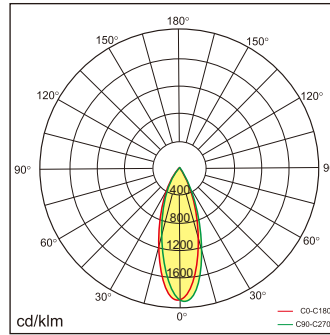

ELFOO-D3 Recessed luminaires

With extremely simple design and excellent craftwork, exquisite appearance looks with rich of texture. Collocated with micro reflector and anti-glare cover, it can realize 35°/65° beam angle and perfect light cutoff. UGR value is as low as 15. Adopting structure of trimed design, independent led modules and push-in & push-out structure, lamp is easy for installation and maintenance. Main material includes ADC12 and PC. Typical value of light efficiency is 110lm/w, and lighting is of flicker free. Lamp supports 1-10V and DALI dimming. Collocated with CASAMBI wireless system, dimming and tunable white can be realized. Adopting trimed and recessed installation.

Technical data

Item No.	BEFQ-1400808-NN	BEFQ-1400808-VN	BEFQ-1400808-DN
Input Power	8W		
Input Voltage	AC200~240V		
Power Factor	≥0.9		
Luminous Flux	850lm		
UGR	<14(35°) / <17(65°)		
Color Rendering Index	>80		
Life Time	L80(B10)50,000H		
Beam Angle	35°/65°		
CCT	3000/4000/6000K		
Colour consistency SDCM	< 3		
Dimming	NO	1-10V dimming	DALI dimming
Sensor	NO		
Housing Color	Silver/White		
Fixture Materia	6063AL		
Protection Level	IP20		
Storage Temperature	-40°C~+80°C		
Working Temperature	-20°C~+45°C		
Net Weight	0.6kg		
Package size	590*395*175mm		
20GP	7056pcs		
40GP	15588pcs		

Technical data

Item No.	BEFQ-1401818-NN	BEFQ-1401818-VN	BEFQ-1401818-DN
Input Power	18W		
Input Voltage	AC200~240V		
Power Factor	≥0.9		
Luminous Flux	1900lm		
UGR	<17(35°) / <19(65°)		
Color Rendering Index	>80		
Life Time	L80(B10)50,000H		
Beam Angle	35°/65°		
CCT	3000/4000/6000K		
Colour consistency SDCM	< 3		
Dimming	NO	1-10V dimming	DALI dimming
Sensor	NO		
Housing Color	Silver/White		
Fixture Materia	6063AL		
Protection Level	IP20		
Storage Temperature	-40°C~+80°C		
Working Temperature	-20°C~+45°C		
Net Weight	0.6kg		
Package size	590*395*175mm		
20GP	7056pcs		
40GP	15588pcs		