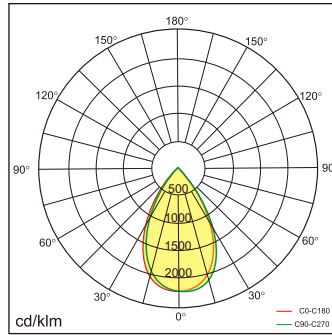

ELFOO-D3 Recessed luminaires

With extremely simple design and excellent craftwork, exquisite appearance looks with rich of texture. Collocated with micro reflector and anti-glare cover, it can realize 35°/65° beam angle and perfect light cutoff. UGR value is as low as 15. Adopting structure of trimed design, independent led modules and push-in & push-out structure, lamp is easy for installation and maintenance. Main material includes ADC12 and PC. Typical value of light efficiency is 110lm/w, and lighting is of flicker free. Lamp supports 1-10V and DALI dimming. Collocated with CASAMBI wireless system, dimming and tunable white can be realized. Adopting trimed and recessed installation.

Technical data

Item No.	BEFQ-1400808-NN	BEFQ-1400808-VN	BEFQ-1400808-DN
Input Power	8W		
Input Voltage	AC200~240V		
Power Factor	≥0.9		
Luminous Flux	850lm		
UGR	<14(35°) / <17(65°)		
Color Rendering Index	>80		
Life Time	L80(B10)50,000H		
Beam Angle	35°/65°		
CCT	3000/4000/6000K		
Colour consistency SDCM	< 3		
Dimming	NO	1-10V dimming	DALI dimming
Sensor	NO		
Housing Color	Silver/White		
Fixture Materia	6063AL		
Protection Level	IP20		
Storage Temperature	-40°C~+80°C		
Working Temperature	-20°C~+45°C		
Net Weight	0.6kg		
Package size	590*395*175mm		
20GP	7056pcs		
40GP	15588pcs		

Technical data

Item No.	BEFQ-1401818-NN	BEFQ-1401818-VN	BEFQ-1401818-DN
Input Power	18W		
Input Voltage	AC200~240V		
Power Factor	≥0.9		
Luminous Flux	1900lm		
UGR	<17(35°) / <19(65°)		
Color Rendering Index	>80		
Life Time	L80(B10)50,000H		
Beam Angle	35°/65°		
CCT	3000/4000/6000K		
Colour consistency SDCM	< 3		
Dimming	NO	1-10V dimming	DALI dimming
Sensor	NO		
Housing Color	Silver/White		
Fixture Materia	6063AL		
Protection Level	IP20		
Storage Temperature	-40°C~+80°C		
Working Temperature	-20°C~+45°C		
Net Weight	0.6kg		
Package size	590*395*175mm		
20GP	7056pcs		
40GP	15588pcs		