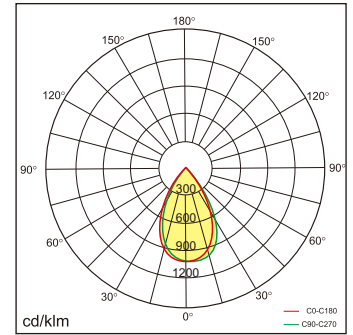

ELFOO-D3 Recessed luminaires

With extremely simple design and excellent craftwork, exquisite appearance looks with rich of texture. Collocated with micro reflector and anti-glare cover, it can realize 35°/65° beam angle and perfect light cutoff. UGR value is as low as 15. Adopting structure of trimed design, independent led modules and push-in & push-out structure, lamp is easy for installation and maintenance. Main material includes ADC12 and PC. Typical value of light efficiency is 110lm/w, and lighting is of flicker free. Lamp supports 1-10V and DALI dimming. Collocated with CASAMBI wireless system, dimming and tunable white can be realized. Adopting trimed and recessed installation.

Technical data

Item No.	BEFQ-1400808-NN	BEFQ-1400808-VN	BEFQ-1400808-DN
Input Power	8W		
Input Voltage	AC200~240V		
Power Factor	≥0.9		
Luminous Flux	850lm		
UGR	<14(35°) / <17(65°)		
Color Rendering Index	>80		
Life Time	L80(B10)50,000H		
Beam Angle	35°/65°		
CCT	3000/4000/6000K		
Colour consistency SDCM	< 3		
Dimming	NO	1-10V dimming	DALI dimming
Sensor	NO		
Housing Color	Silver/White		
Fixture Materia	6063AL		
Protection Level	IP20		
Storage Temperature	-40°C~+80°C		
Working Temperature	-20°C~+45°C		
Net Weight	0.6kg		
Package size	590*395*175mm		
20GP	7056pcs		
40GP	15588pcs		

Technical data

Item No.	BEFQ-1401818-NN	BEFQ-1401818-VN	BEFQ-1401818-DN
Input Power	18W		
Input Voltage	AC200~240V		
Power Factor	≥0.9		
Luminous Flux	1900lm		
UGR	<17(35°) / <19(65°)		
Color Rendering Index	>80		
Life Time	L80(B10)50,000H		
Beam Angle	35°/65°		
CCT	3000/4000/6000K		
Colour consistency SDCM	< 3		
Dimming	NO	1-10V dimming	DALI dimming
Sensor	NO		
Housing Color	Silver/White		
Fixture Materia	6063AL		
Protection Level	IP20		
Storage Temperature	-40°C~+80°C		
Working Temperature	-20°C~+45°C		
Net Weight	0.6kg		
Package size	590*395*175mm		
20GP	7056pcs		
40GP	15588pcs		