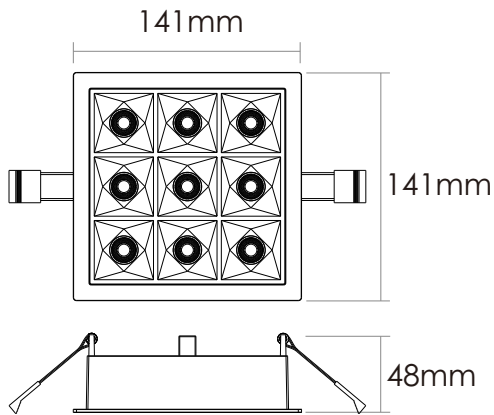

ELFOO-D3 Recessed luminaires

With extremely simple design and excellent craftwork, exquisite appearance looks with rich of texture. Collocated with micro reflector and anti-glare cover, it can realize 35°/65° beam angle and perfect light cutoff. UGR value is as low as 15. Adopting structure of trimed design, independent led modules and push-in & push-out structure, lamp is easy for installation and maintenance. Main material includes ADC12 and PC. Typical value of light efficiency is 110lm/w, and lighting is of flicker free. Lamp supports 1-10V and DALI dimming. Collocated with CASAMBI wireless system, dimming and tunable white can be realized. Adopting trimed and recessed installation.

Technical data

Item No.	BEFQ-1400808-NN	BEFQ-1400808-VN	BEFQ-1400808-DN
Input Power	8W		
Input Voltage	AC200~240V		
Power Factor	≥0.9		
Luminous Flux	850lm		
UGR	<14(35°) / <17(65°)		
Color Rendering Index	>80		
Life Time	L80(B10)50,000H		
Beam Angle	35°/65°		
CCT	3000/4000/6000K		
Colour consistency SDCM	< 3		
Dimming	NO	1-10V dimming	DALI dimming
Sensor	NO		
Housing Color	Silver/White		
Fixture Materia	6063AL		
Protection Level	IP20		
Storage Temperature	-40°C~+80°C		
Working Temperature	-20°C~+45°C		
Net Weight	0.6kg		
Package size	590*395*175mm		
20GP	7056pcs		
40GP	15588pcs		

Technical data

Item No.	BEFQ-1401818-NN	BEFQ-1401818-VN	BEFQ-1401818-DN
Input Power	18W		
Input Voltage	AC200~240V		
Power Factor	≥0.9		
Luminous Flux	1900lm		
UGR	<17(35°) / <19(65°)		
Color Rendering Index	>80		
Life Time	L80(B10)50,000H		
Beam Angle	35°/65°		
CCT	3000/4000/6000K		
Colour consistency SDCM	< 3		
Dimming	NO	1-10V dimming	DALI dimming
Sensor	NO		
Housing Color	Silver/White		
Fixture Materia	6063AL		
Protection Level	IP20		
Storage Temperature	-40°C~+80°C		
Working Temperature	-20°C~+45°C		
Net Weight	0.6kg		
Package size	590*395*175mm		
20GP	7056pcs		
40GP	15588pcs		