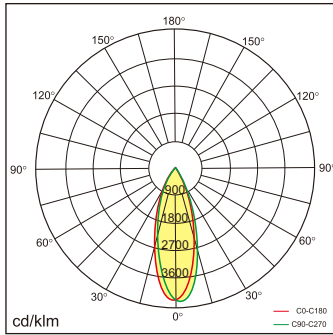

ELFOO-D3 Recessed luminaires

With extremely simple design and excellent craftwork, exquisite appearance looks with rich of texture. Collocated with micro reflector and anti-glare cover, it can realize 35°/65° beam angle and perfect light cutoff. UGR value is as low as 15. Adopting structure of trimed design, independent led modules and push-in & push-out structure, lamp is easy for installation and maintenance. Main material includes ADC12 and PC. Typical value of light efficiency is 110lm/w, and lighting is of flicker free. Lamp supports 1-10V and DALI dimming. Collocated with CASAMBI wireless system, dimming and tunable white can be realized. Adopting trimed and recessed installation.

Technical data

Item No.	BEFQ-1400808-NN	BEFQ-1400808-VN	BEFQ-1400808-DN
Input Power	8W		
Input Voltage	AC200~240V		
Power Factor	≥0.9		
Luminous Flux	850lm		
UGR	<14(35°) / <17(65°)		
Color Rendering Index	>80		
Life Time	L80(B10)50,000H		
Beam Angle	35°/65°		
CCT	3000/4000/6000K		
Colour consistency SDCM	< 3		
Dimming	NO	1-10V dimming	DALI dimming
Sensor	NO		
Housing Color	Silver/White		
Fixture Materia	6063AL		
Protection Level	IP20		
Storage Temperature	-40°C~+80°C		
Working Temperature	-20°C~+45°C		
Net Weight	0.6kg		
Package size	590*395*175mm		
20GP	7056pcs		
40GP	15588pcs		

Technical data

Item No.	BEFQ-1401818-NN	BEFQ-1401818-VN	BEFQ-1401818-DN
Input Power	18W		
Input Voltage	AC200~240V		
Power Factor	≥0.9		
Luminous Flux	1900lm		
UGR	<17(35°) / <19(65°)		
Color Rendering Index	>80		
Life Time	L80(B10)50,000H		
Beam Angle	35°/65°		
CCT	3000/4000/6000K		
Colour consistency SDCM	< 3		
Dimming	NO	1-10V dimming	DALI dimming
Sensor	NO		
Housing Color	Silver/White		
Fixture Materia	6063AL		
Protection Level	IP20		
Storage Temperature	-40°C~+80°C		
Working Temperature	-20°C~+45°C		
Net Weight	0.6kg		
Package size	590*395*175mm		
20GP	7056pcs		
40GP	15588pcs		