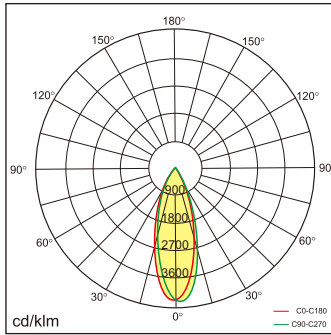

# Technical data

Item No.	BEFS-1200808-NN	BEFS-1200808-VN	BEFS-1200808-DN
Input Power	8W		
Input Voltage	AC200~240V		
Power Factor	≥0.9		
Luminous Flux	850lm		
UGR	<14(35°) / <17(65°)		
Color Rendering Index	>80		
Life Time	L80(B10)50,000H		
Beam Angle	35°/65°		
CCT	3000/4000/6000K		
Colour consistency SDCM	< 3		
Dimming	NO	1-10V dimming	DALI dimming
Sensor	NO		
Housing Color	Silver/White		
Fixture Material	6063AL		
Protection Level	IP20		
Storage Temperature	-40°C~+80°C		
Working Temperature	-20°C~+45°C		
Net Weight	0.6kg		
Package size	590*395*175mm		
20GP	7056pcs		
40GP	15588pcs		

# Technical data

Item No.	BEFS-1201818-NN	BEFS-1201818-VN	BEFS-1201818-DN
Input Power	18W		
Input Voltage	AC200~240V		
Power Factor	≥0.9		
Luminous Flux	1900lm		
UGR	<17(35°) / <19(65°)		
Color Rendering Index	>80		
Life Time	L80(B10)50,000H		
Beam Angle	35°/65°		
CCT	3000/4000/6000K		
Colour consistency SDCM	< 3		
Dimming	NO	1-10V dimming	DALI dimming
Sensor	NO		
Housing Color	Silver/White		
Fixture Materia	6063AL		
Protection Level	IP20		
Storage Temperature	-40°C~+80°C		
Working Temperature	-20°C~+45°C		
Net Weight	0.6kg		
Package size	590*395*175mm		
20GP	7056pcs		
40GP	15588pcs		