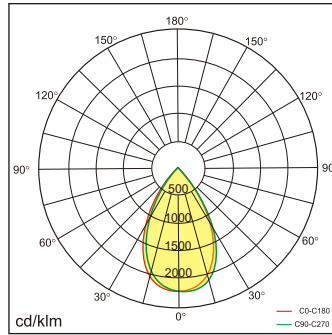

# Technical data

Item No.	BEFS-1200808-NN	BEFS-1200808-VN	BEFS-1200808-DN
Input Power	8W		
Input Voltage	AC200~240V		
Power Factor	≥0.9		
Luminous Flux	850lm		
UGR	<14(35°) / <17(65°)		
Color Rendering Index	>80		
Life Time	L80(B10)50,000H		
Beam Angle	35°/65°		
CCT	3000/4000/6000K		
Colour consistency SDCM	< 3		
Dimming	NO	1-10V dimming	DALI dimming
Sensor	NO		
Housing Color	Silver/White		
Fixture Material	6063AL		
Protection Level	IP20		
Storage Temperature	-40°C~+80°C		
Working Temperature	-20°C~+45°C		
Net Weight	0.6kg		
Package size	590*395*175mm		
20GP	7056pcs		
40GP	15588pcs		

# Technical data

Item No.	BEFS-1201818-NN	BEFS-1201818-VN	BEFS-1201818-DN
Input Power	18W		
Input Voltage	AC200~240V		
Power Factor	≥0.9		
Luminous Flux	1900lm		
UGR	<17(35°) / <19(65°)		
Color Rendering Index	>80		
Life Time	L80(B10)50,000H		
Beam Angle	35°/65°		
CCT	3000/4000/6000K		
Colour consistency SDCM	< 3		
Dimming	NO	1-10V dimming	DALI dimming
Sensor	NO		
Housing Color	Silver/White		
Fixture Materia	6063AL		
Protection Level	IP20		
Storage Temperature	-40°C~+80°C		
Working Temperature	-20°C~+45°C		
Net Weight	0.6kg		
Package size	590*395*175mm		
20GP	7056pcs		
40GP	15588pcs		