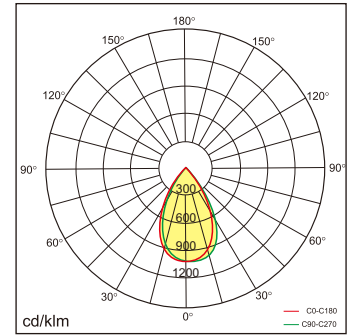

# Technical data

Item No.	BEFS-1200808-NN	BEFS-1200808-VN	BEFS-1200808-DN
Input Power	8W		
Input Voltage	AC200~240V		
Power Factor	≥0.9		
Luminous Flux	850lm		
UGR	<14(35°) / <17(65°)		
Color Rendering Index	>80		
Life Time	L80(B10)50,000H		
Beam Angle	35°/65°		
CCT	3000/4000/6000K		
Colour consistency SDCM	< 3		
Dimming	NO	1-10V dimming	DALI dimming
Sensor	NO		
Housing Color	Silver/White		
Fixture Material	6063AL		
Protection Level	IP20		
Storage Temperature	-40°C~+80°C		
Working Temperature	-20°C~+45°C		
Net Weight	0.6kg		
Package size	590*395*175mm		
20GP	7056pcs		
40GP	15588pcs		

# Technical data

Item No.	BEFS-1201818-NN	BEFS-1201818-VN	BEFS-1201818-DN
Input Power	18W		
Input Voltage	AC200~240V		
Power Factor	≥0.9		
Luminous Flux	1900lm		
UGR	<17(35°) / <19(65°)		
Color Rendering Index	>80		
Life Time	L80(B10)50,000H		
Beam Angle	35°/65°		
CCT	3000/4000/6000K		
Colour consistency SDCM	< 3		
Dimming	NO	1-10V dimming	DALI dimming
Sensor	NO		
Housing Color	Silver/White		
Fixture Materia	6063AL		
Protection Level	IP20		
Storage Temperature	-40°C~+80°C		
Working Temperature	-20°C~+45°C		
Net Weight	0.6kg		
Package size	590*395*175mm		
20GP	7056pcs		
40GP	15588pcs		