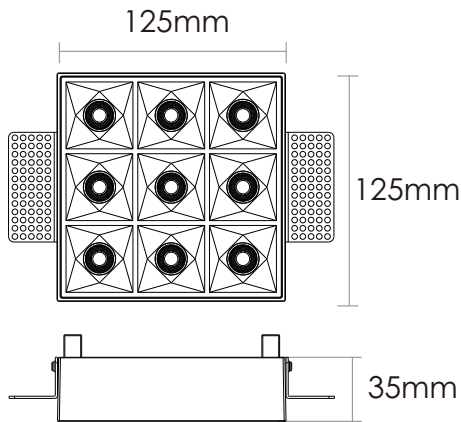

# ELFOO-D2 Recessed luminaires

With extremely simple design and excellent craftwork, exquisite appearance looks with rich of texture. Collocated with micro reflector and anti-glare cover, it can realize 35° /65° beam angle and perfect light cutoff. UGR value is as low as 15. Adopting structure of trimless design, independent led modules and push-in & push-out structure, lamp is easy for installation and maintenance. Main material includes aluminum profile and PC. Typical value of light efficiency is 110lm/w, and lighting is of flicker free. Lamp supports 1-10V and DALI dimming. Collocated with CASAMBI wireless system, dimming and tunable white can be realized. Adopting trimless and recessed installation.

# Technical data

Item No.	BEFS-1200808-NN	BEFS-1200808-VN	BEFS-1200808-DN
Input Power	8W		
Input Voltage	AC200~240V		
Power Factor	≥0.9		
Luminous Flux	850lm		
UGR	<14(35°) / <17(65°)		
Color Rendering Index	>80		
Life Time	L80(B10)50,000H		
Beam Angle	35°/65°		
CCT	3000/4000/6000K		
Colour consistency SDCM	< 3		
Dimming	NO	1-10V dimming	DALI dimming
Sensor	NO		
Housing Color	Silver/White		
Fixture Material	6063AL		
Protection Level	IP20		
Storage Temperature	-40°C~+80°C		
Working Temperature	-20°C~+45°C		
Net Weight	0.6kg		
Package size	590*395*175mm		
20GP	7056pcs		
40GP	15588pcs		

# Technical data

Item No.	BEFS-1201818-NN	BEFS-1201818-VN	BEFS-1201818-DN
Input Power	18W		
Input Voltage	AC200~240V		
Power Factor	≥0.9		
Luminous Flux	1900lm		
UGR	<17(35°) / <19(65°)		
Color Rendering Index	>80		
Life Time	L80(B10)50,000H		
Beam Angle	35°/65°		
CCT	3000/4000/6000K		
Colour consistency SDCM	< 3		
Dimming	NO	1-10V dimming	DALI dimming
Sensor	NO		
Housing Color	Silver/White		
Fixture Materia	6063AL		
Protection Level	IP20		
Storage Temperature	-40°C~+80°C		
Working Temperature	-20°C~+45°C		
Net Weight	0.6kg		
Package size	590*395*175mm		
20GP	7056pcs		
40GP	15588pcs		