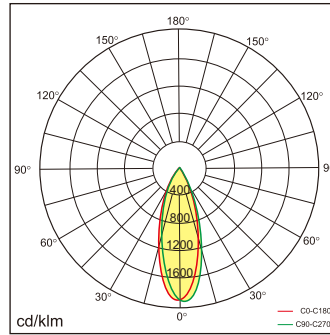

# Technical data

Item No.	BEFS-1200808-NN	BEFS-1200808-VN	BEFS-1200808-DN
Input Power	8W		
Input Voltage	AC200~240V		
Power Factor	≥0.9		
Luminous Flux	850lm		
UGR	<14(35°) / <17(65°)		
Color Rendering Index	>80		
Life Time	L80(B10)50,000H		
Beam Angle	35°/65°		
CCT	3000/4000/6000K		
Colour consistency SDCM	< 3		
Dimming	NO	1-10V dimming	DALI dimming
Sensor	NO		
Housing Color	Silver/White		
Fixture Material	6063AL		
Protection Level	IP20		
Storage Temperature	-40°C~+80°C		
Working Temperature	-20°C~+45°C		
Net Weight	0.6kg		
Package size	590*395*175mm		
20GP	7056pcs		
40GP	15588pcs		