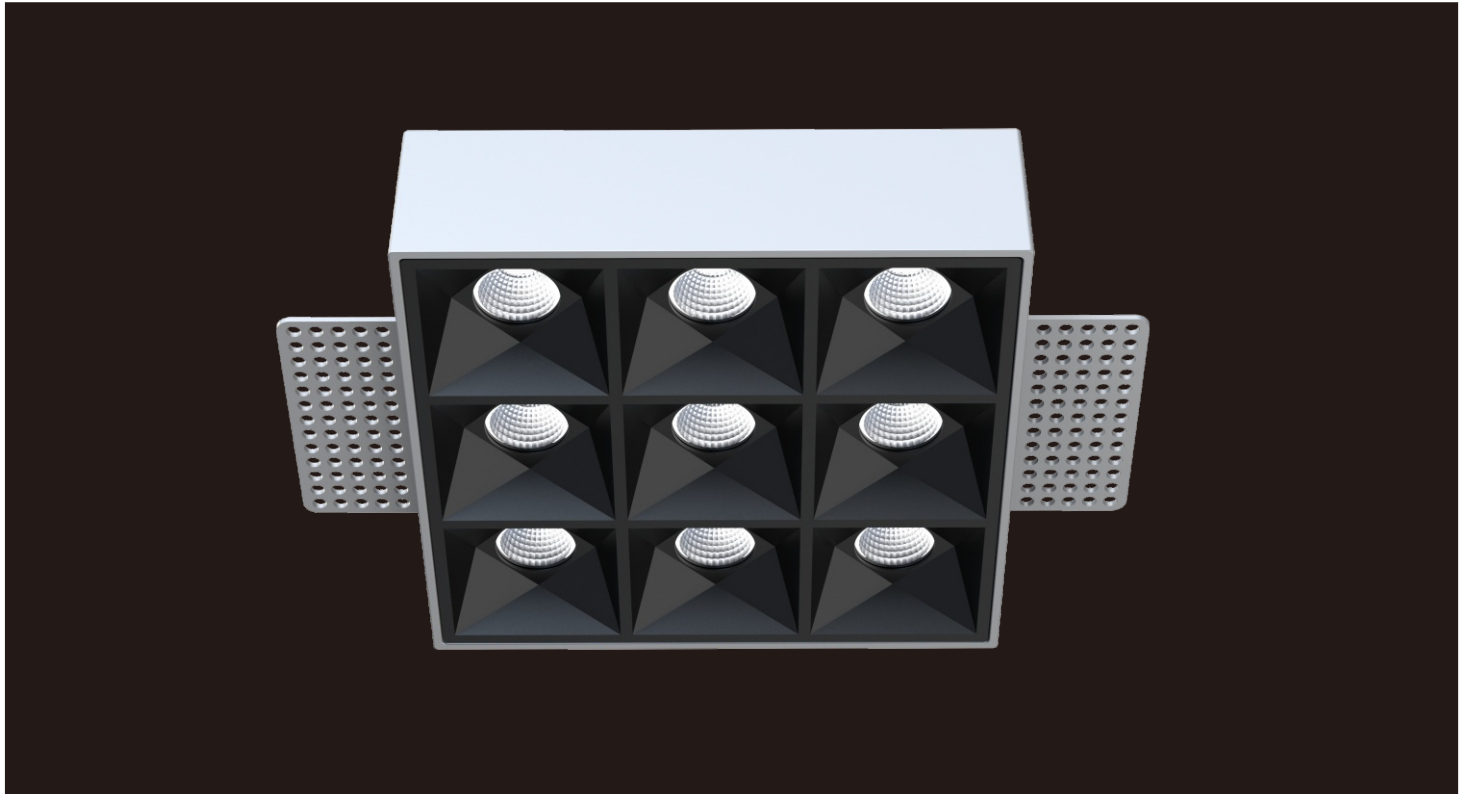

# ELFOO-D2 Recessed luminaires

With extremely simple design and excellent craftwork, exquisite appearance looks with rich of texture. Collocated with micro reflector and anti-glare cover, it can realize 35° /65° beam angle and perfect light cutoff. UGR value is as low as 15. Adopting structure of trimless design, independent led modules and push-in & push-out structure, lamp is easy for installation and maintenance. Main material includes aluminum profile and PC. Typical value of light efficiency is 110lm/w, and lighting is of flicker free. Lamp supports 1-10V and DALI dimming. Collocated with CASAMBI wireless system, dimming and tunable white can be realized. Adopting trimless and recessed installation.

## Features

---

Push-in-Push-out Structure, easy for installation and maintenance

---

Perfect glare control, Low UGR

---

Support DALI and 1-10V dimming

---

## Application Areas

---

For office corridor, washroom, staircase, etc.

---

# Technical data

Item No.	BEFS-1200808-NN	BEFS-1200808-VN	BEFS-1200808-DN
Input Power	8W		
Input Voltage	AC200~240V		
Power Factor	≥0.9		
Luminous Flux	850lm		
UGR	<14(35°) / <17(65°)		
Color Rendering Index	>80		
Life Time	L80(B10)50,000H		
Beam Angle	35°/65°		
CCT	3000/4000/6000K		
Colour consistency SDCM	< 3		
Dimming	NO	1-10V dimming	DALI dimming
Sensor	NO		
Housing Color	Silver/White		
Fixture Material	6063AL		
Protection Level	IP20		
Storage Temperature	-40°C~+80°C		
Working Temperature	-20°C~+45°C		
Net Weight	0.6kg		
Package size	590*395*175mm		
20GP	7056pcs		
40GP	15588pcs		