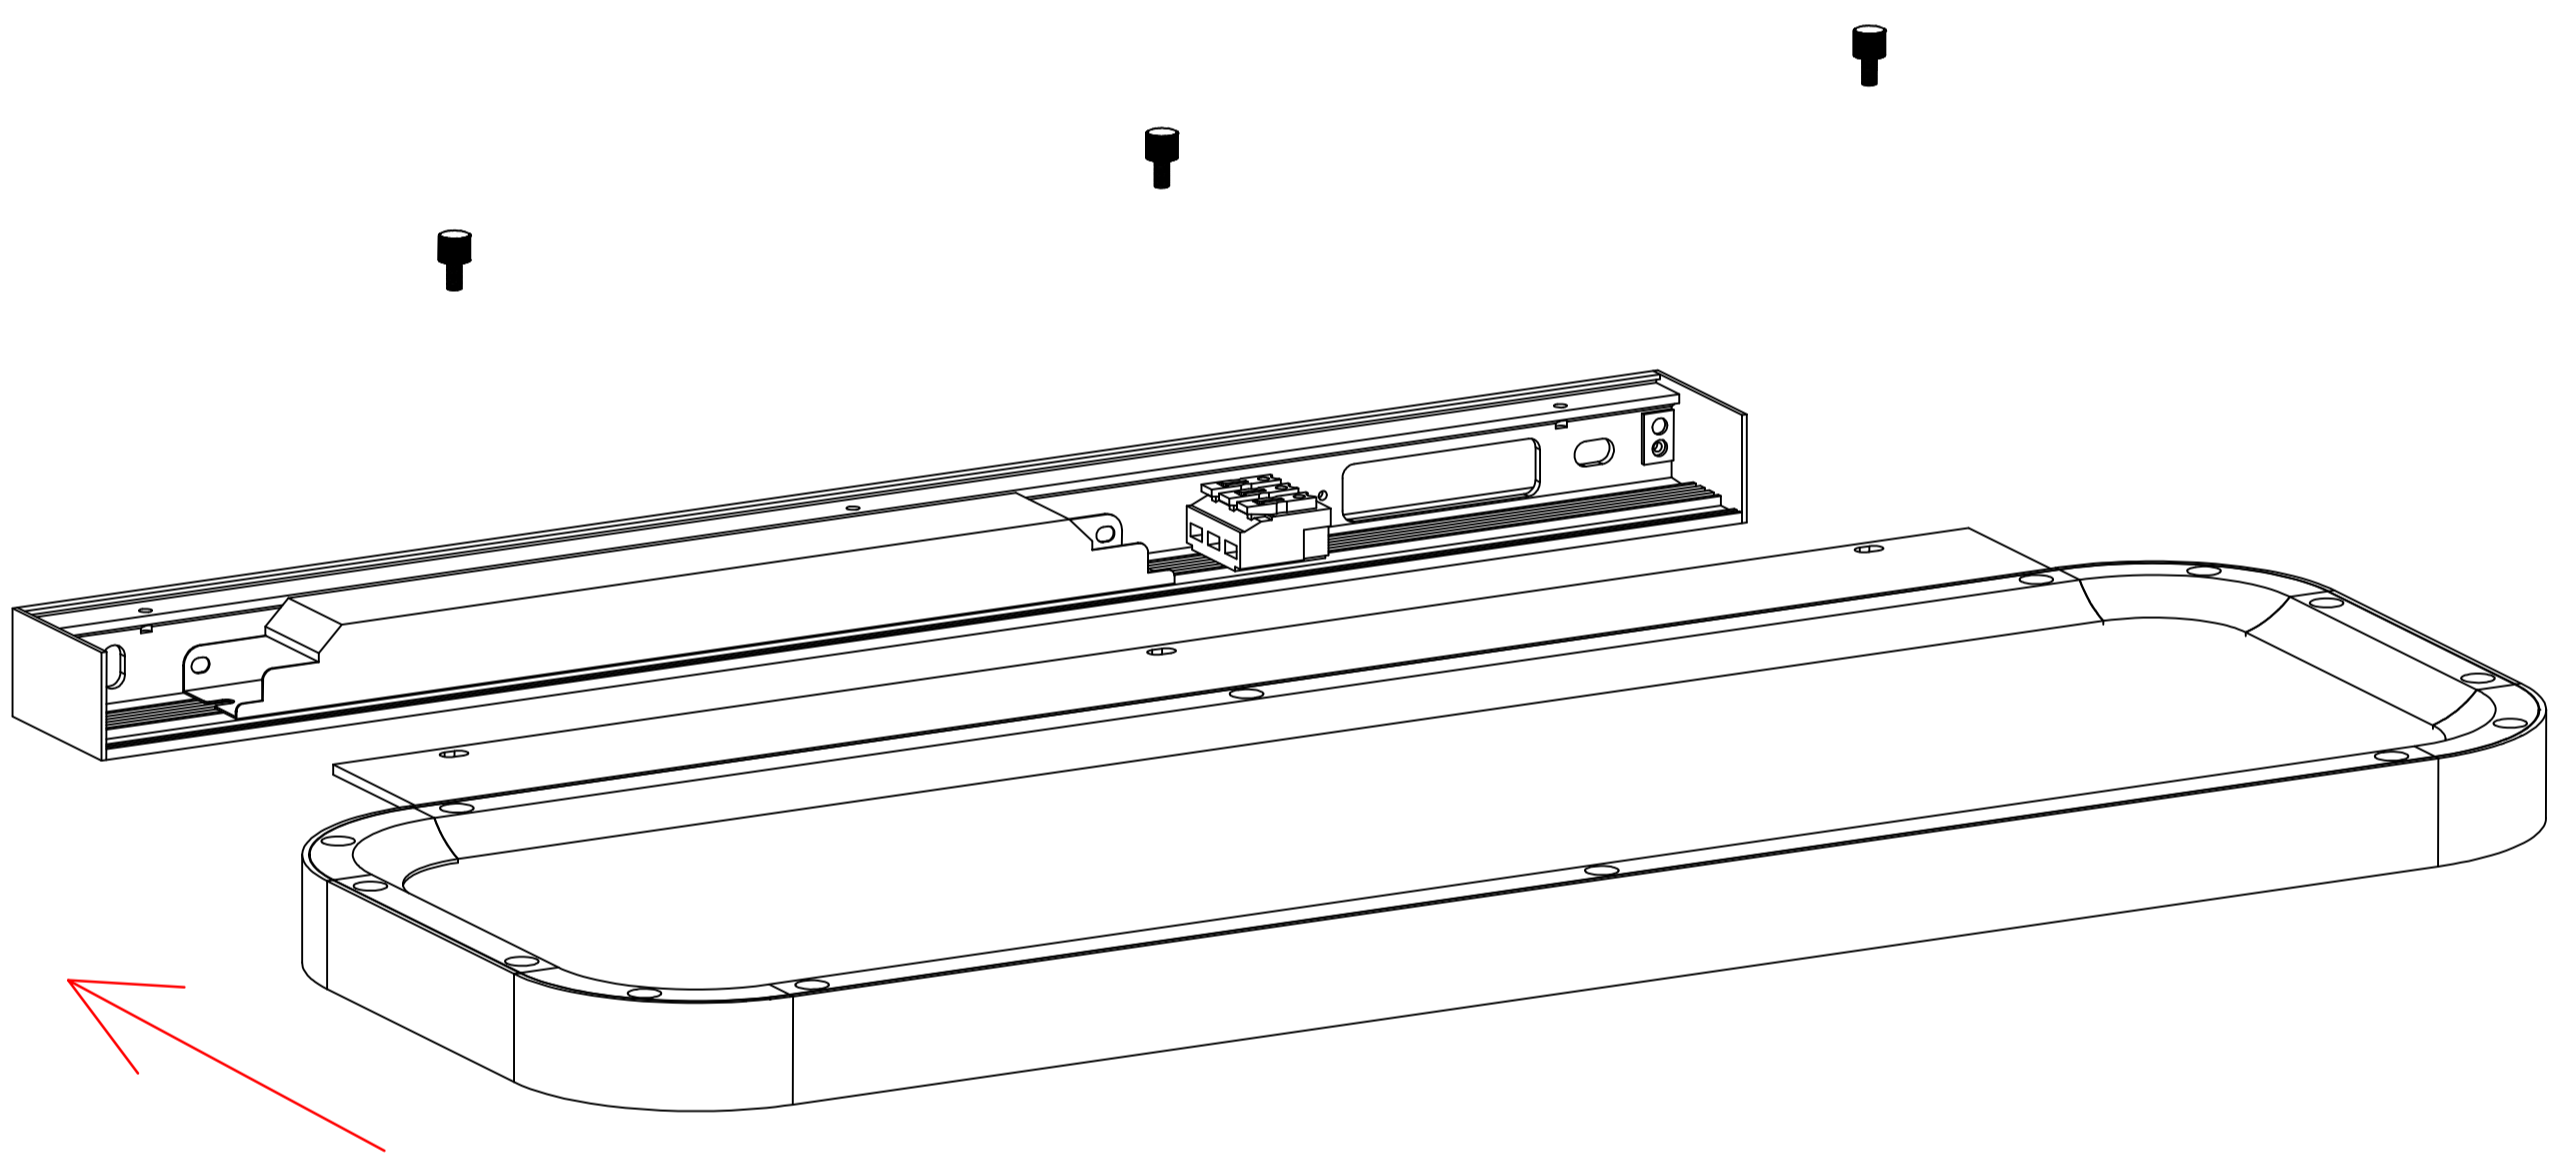

Wall Mounting Light Installation Instruction

1

Kits

2

3

4

-  L = BROWN = LIVE
-  N = BLUE = NEUTRAL
-  ⊕ = YELLOW-GREEN = EARTH
-  DIM+ = RED
-  DIM- = BLACK