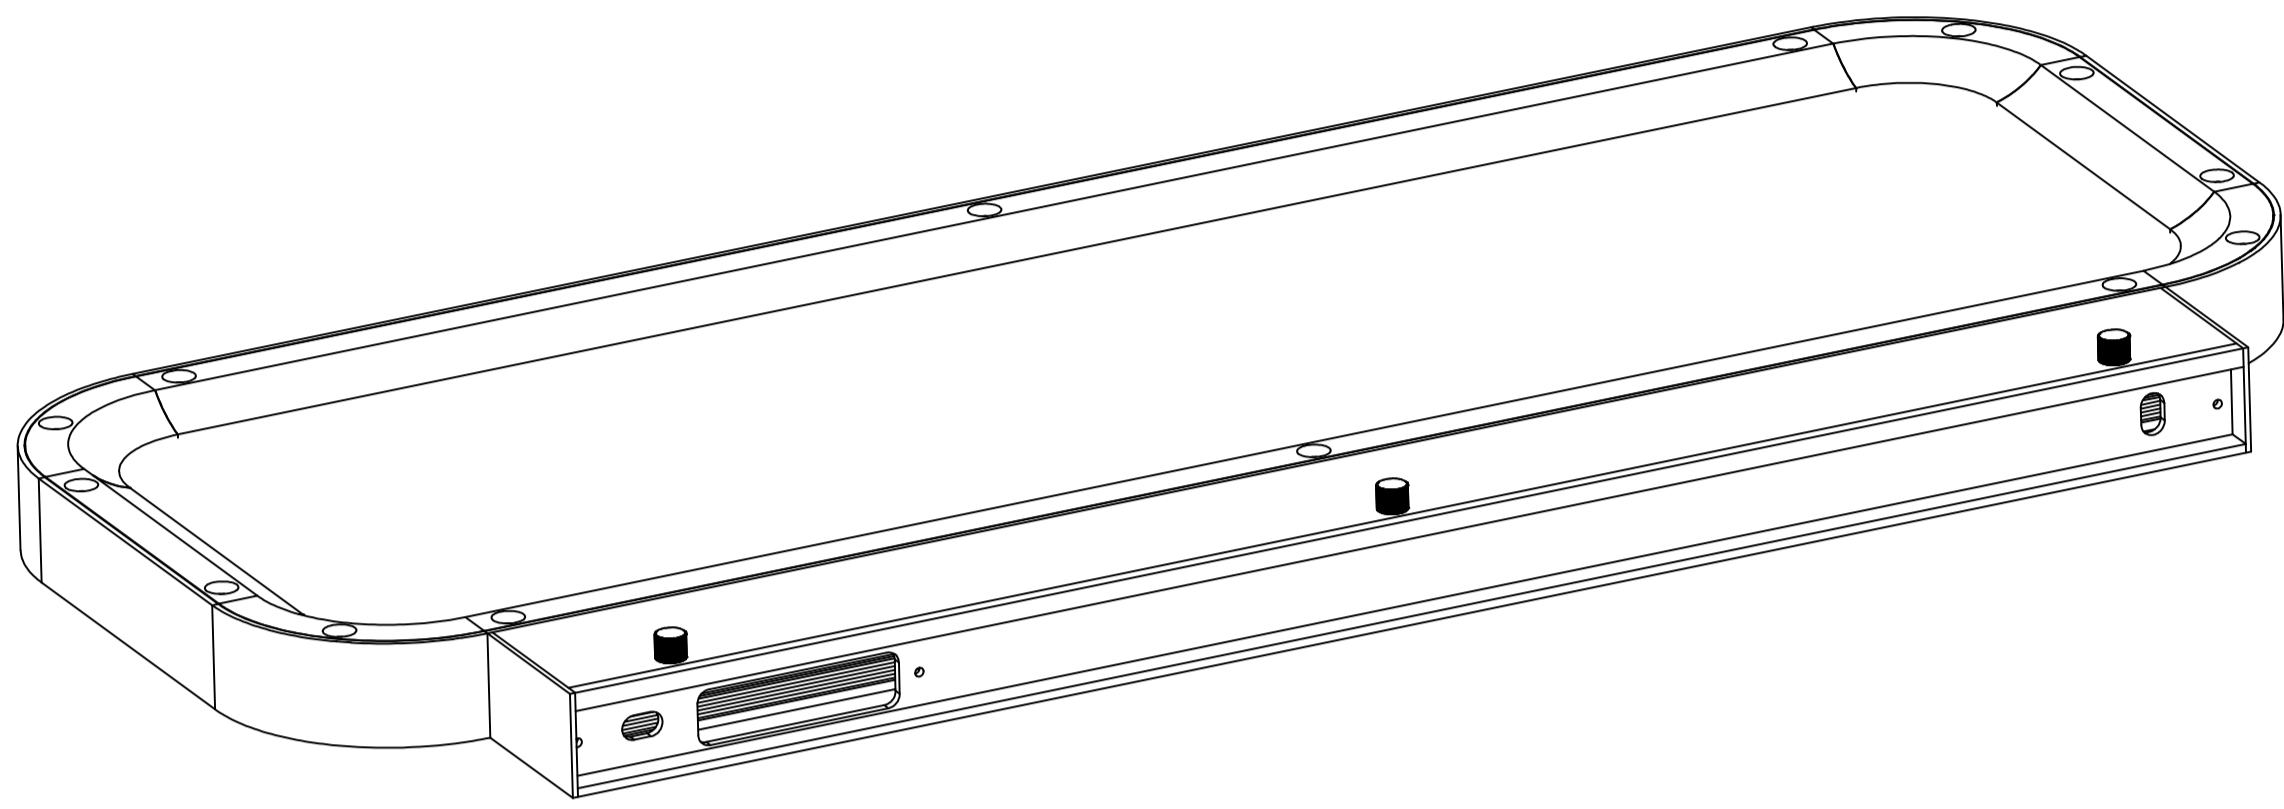

Wall Mounting Light Installation Instruction

1

Kits

2

3

4

-  L = BROWN = LIVE
-  N = BLUE = NEUTRAL
-  ⊕ = YELLOW-GREEN = EARTH
-  DIM+ = RED
-  DIM- = BLACK