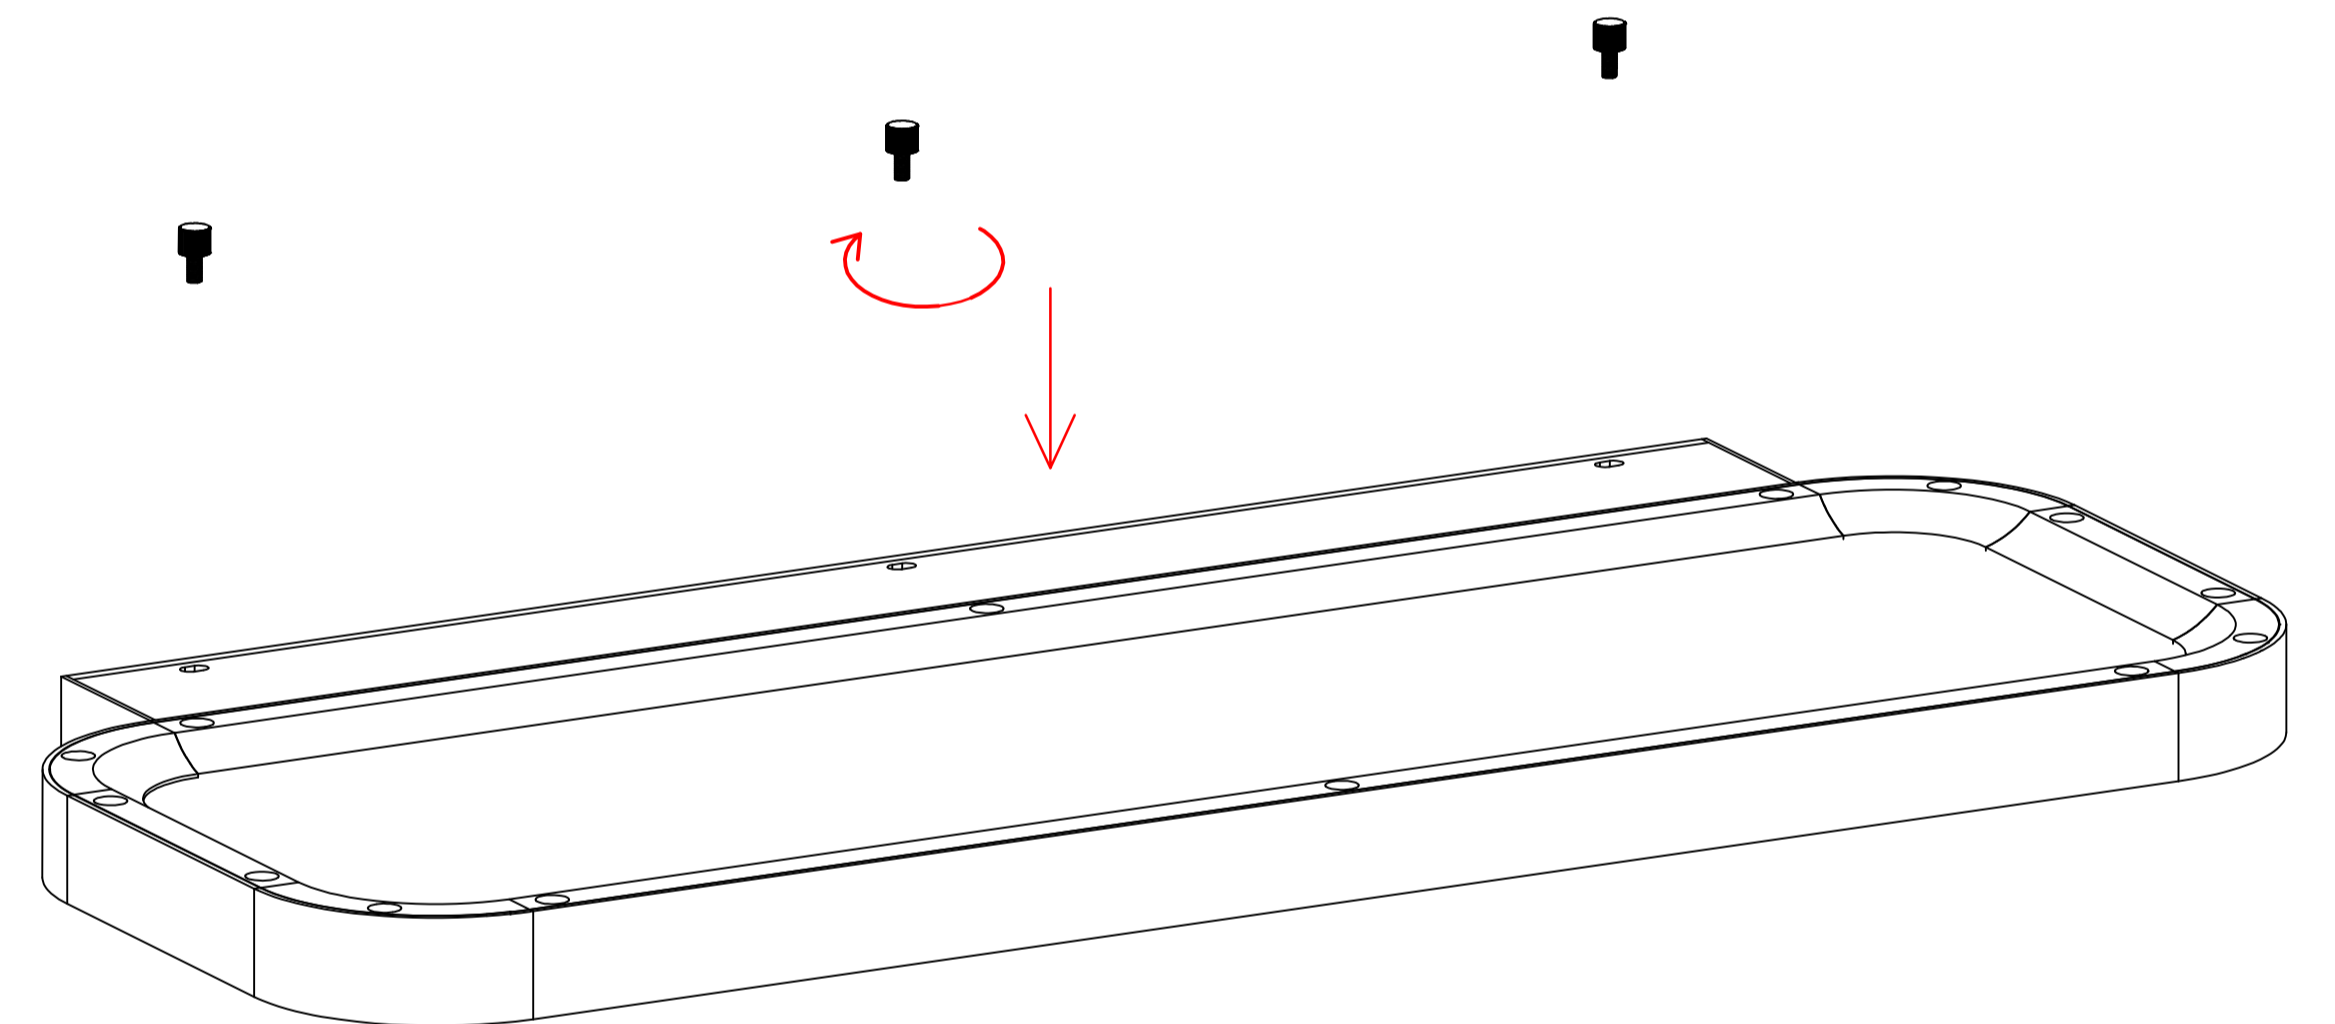

Wall Mounting Light Installation Instruction

1

Kits

2

3

4

-  L = BROWN = LIVE
-  N = BLUE = NEUTRAL
-  ⊕ = YELLOW-GREEN = EARTH
-  DIM+ = RED
-  DIM- = BLACK