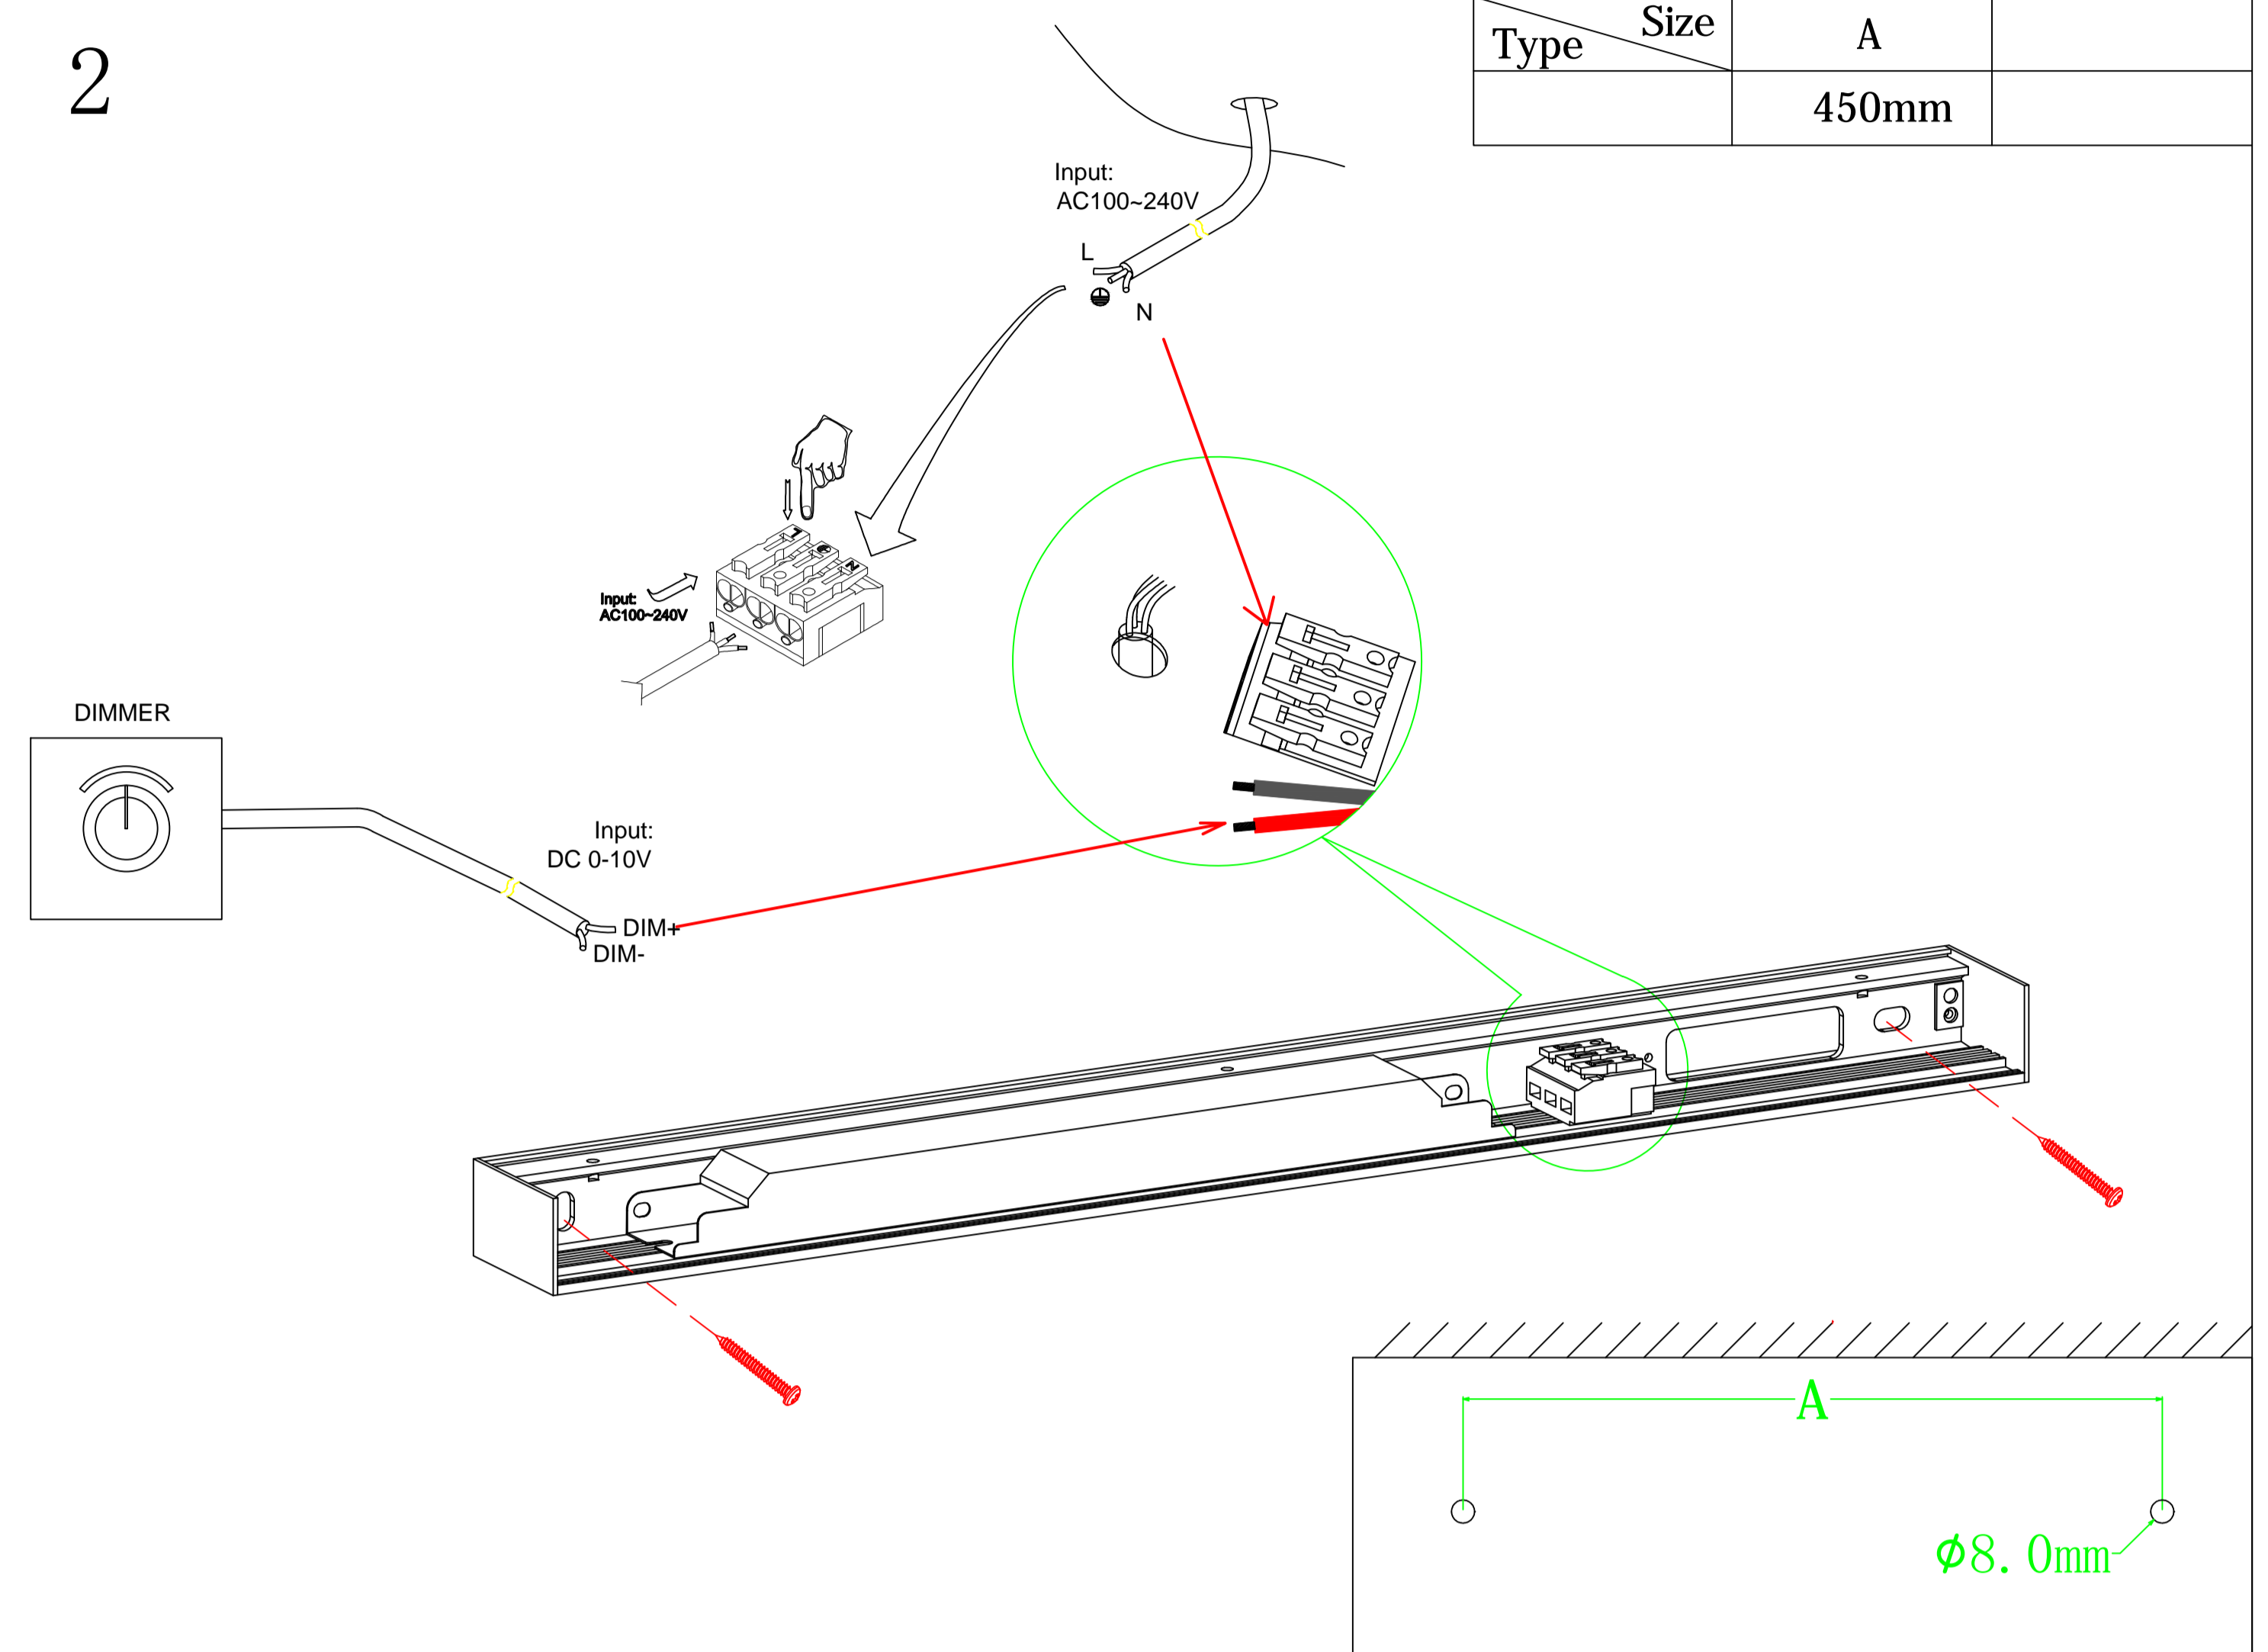

Wall Mounting Light Installation Instruction

1

Kits

2

3

4

-  L = BROWN = LIVE
-  N = BLUE = NEUTRAL
-  ⊕ = YELLOW-GREEN = EARTH
-  DIM+ = RED
-  DIM- = BLACK