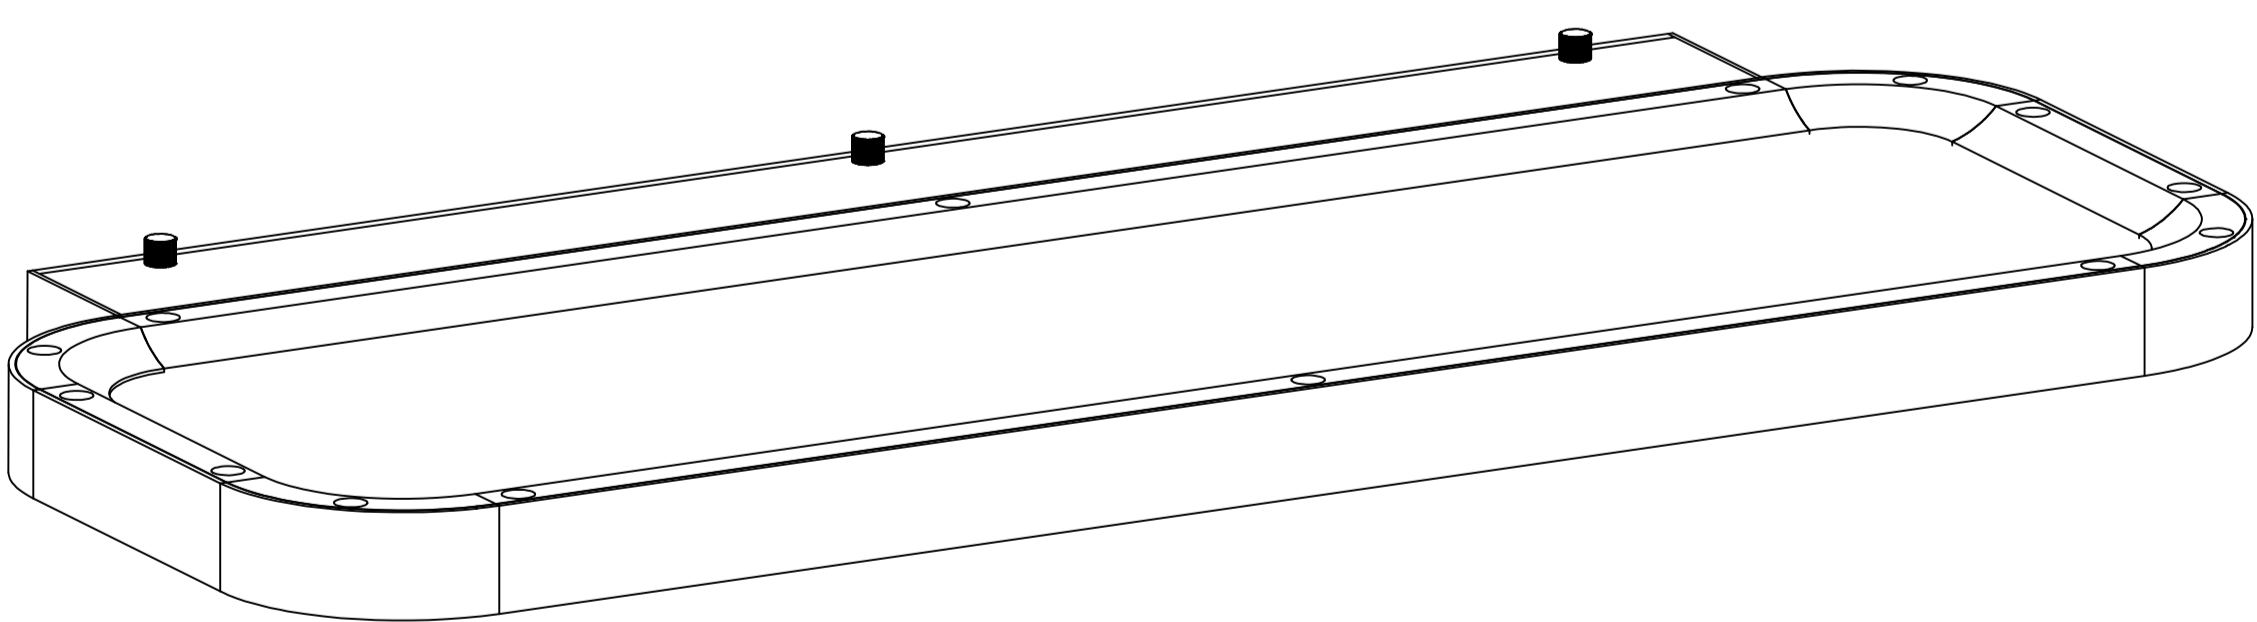

Wall Mounting Light Installation Instruction

1

Kits

2

3

4

-  L = BROWN = LIVE
-  N = BLUE = NEUTRAL
-  ⊕ = YELLOW-GREEN = EARTH
-  DIM+ = RED
-  DIM- = BLACK