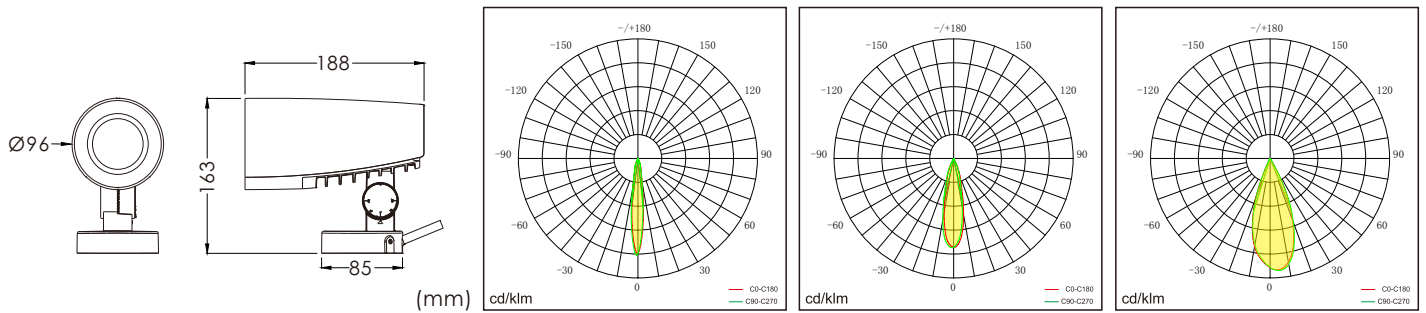

CICA-M

Item No.	B3CM0-27502-NN	B3CM0-27503-NN	B3CM0-27504-NN
	B3CM0-27X02-XN, the eighth X is CCT (3=3000K / 5=4000K), the eleven X is Dimming (N=On/off, D=Dali 2)		
Input Power	27W		
Input Voltage	AC200~240V		
Power Factor	≥0.9		
Luminous Flux(±5%)	1730 lm	2050 lm	1810 lm
Colour temperature	3000K/4000K		
Color Rendering Index	>80		
Life Time	L70(B50)50,000H		
Colour consistency SDCM	<3		
Beam Angle	15°	24°	38°
Dimming	On/off, DALI 2		
Housing Color	Black/Silver		
Fixture Materia	6063AL		
Protection Level	IP65/IK08		
Storage Temperature	-30°C~+60°C		
Working Temperature	-30°C~+45°C		
Net Weight	1.42kg		
Package size	247*195*128mm(1PCS)		
20GP	5100PCS		
40GP	10419CS