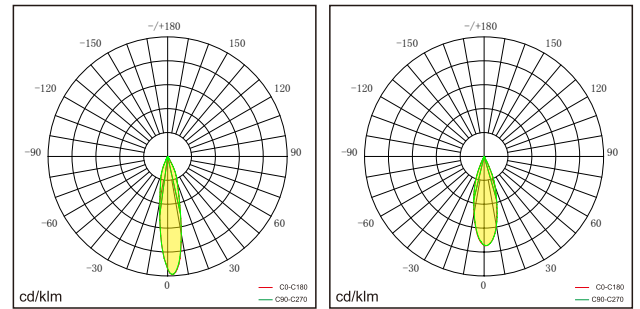

CICA-T

Item No.	B3CT0-05503-NN	B3CT0-05504-NN
	B3CT0-05X03-NN, the eighth X is CCT (3=3000K / 5=4000K)	
Input Power	5W	
Input Voltage	AC200~240V	
Power Factor	≥0.9	
Luminous Flux(±5%)	310 lm	315 lm
Colour temperature	3000K/4000K	
Color Rendering Index	>80	
Life Time	L70(B50)50,000H	
Colour consistency SDCM	<3	
Beam Angle	24°	36°
Dimming	NO	
Housing Color	Black/Silver	
Fixture Materia	6063AL	
Protection Level	IP65/IK08	
Storage Temperature	-30°C~+60°C	
Working Temperature	-30°C~+45°C	
Net Weight	0.33kg	
Package size	156*123*82mm(1PCS)	
20GP	18702PCS	
40GP	38183CS