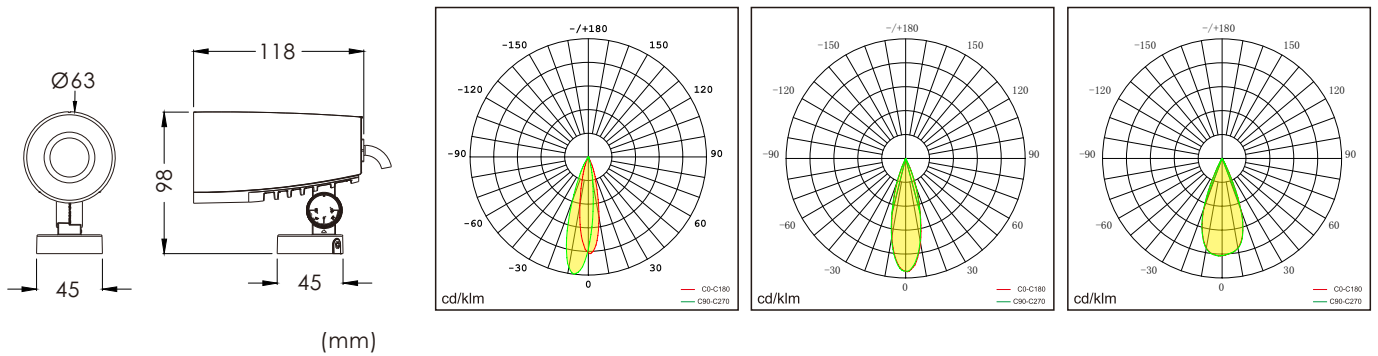

CICA-S

Item No.	B3CS0-10502-NN	B3CS0-10503-NN	B3CS0-10504-NN
	B3CS0-10X02-NN, the eighth X is CCT (3=3000K / 5=4000K)		
Input Power	10W		
Input Voltage	AC200~240V		
Power Factor	≥0.9		
Luminous Flux(±5%)	685 lm	594 lm	706 lm
Colour temperature	3000K/4000K		
Color Rendering Index	>80		
Life Time	L70(B50)50,000H		
Colour consistency SDCM	<3		
Beam Angle	15°	24°	38°
Dimming	NO		
Housing Color	Black/Silver		
Fixture Materia	6063AL		
Protection Level	IP65/IK08		
Storage Temperature	-30°C~+60°C		
Working Temperature	-30°C~+45°C		
Net Weight	0.51kg		
Package size	175*130*95mm(1PCS)		
20GP	14608PCS		
40GP	29836CS