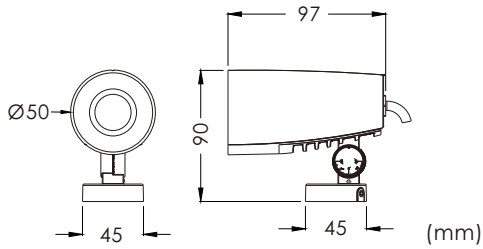

CICA-T

Item No.	B3CT0-05503-NN	B3CT0-05504-NN
	B3CT0-05X03-NN, the eighth X is CCT (3=3000K / 5=4000K)	
Input Power	5W	
Input Voltage	AC200~240V	
Power Factor	≥0.9	
Luminous Flux(±5%)	310 lm	315 lm
Colour temperature	3000K/4000K	
Color Rendering Index	>80	
Life Time	L70(B50)50,000H	
Colour consistency SDCM	<3	
Beam Angle	24°	36°
Dimming	NO	
Housing Color	Black/Silver	
Fixture Materia	6063AL	
Protection Level	IP65/IK08	
Storage Temperature	-30°C~+60°C	
Working Temperature	-30°C~+45°C	
Net Weight	0.33kg	
Package size	156*123*82mm(1PCS)	
20GP	18702PCS	
40GP	38183CS