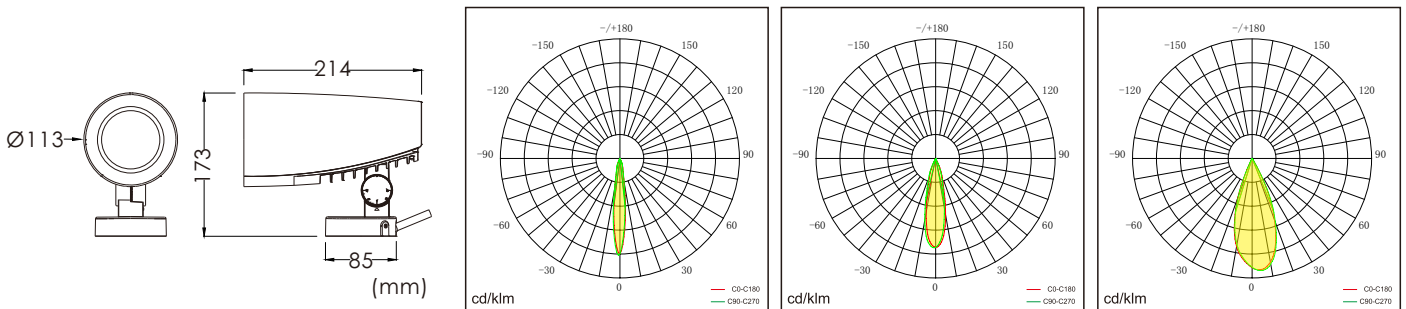

## CICA-X

Item No.	B3CX0-40502-NN	B3CX0-40503-NN	B3CX0-40504-NN
	B3CX0-40X02-XN, the eighth X is CCT (3=3000K / 5=4000K), the eleven X is Dimming (N=On/off, D=Dali 2)		
Input Power	40W		
Input Voltage	AC200~240V		
Power Factor	≥0.9		
Luminous Flux(±5%)	2670 lm	2543 lm	2370 lm
Colour temperature	3000K/4000K		
Color Rendering Index	>80		
Life Time	L70(B50)50,000H		
Colour consistency SDCM	<3		
Beam Angle	15°	24°	38°
Dimming	On/off, DALI 2		
Housing Color	Black/Silver		
Fixture Materia	6063AL		
Protection Level	IP65/IK08		
Storage Temperature	-30°C~+60°C		
Working Temperature	-30°C~+45°C		
Net Weight	1.74kg		
Package size	272*205*145mm(1PCS)		
20GP	3872PCS		
40GP	7917PCS		