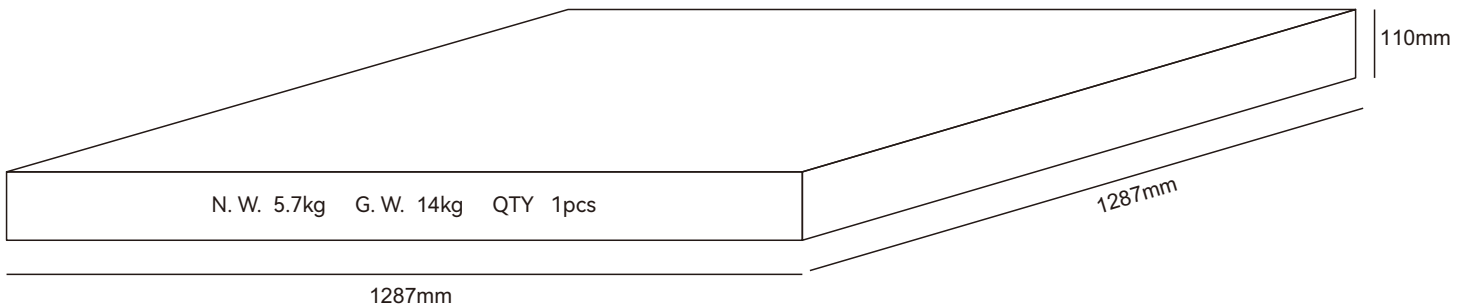

Packaging

Shenzhen Nexol Lighting Technology Co.,Ltd.

E-mail: info@nexol-lighting.com

www.nexol-lighting.com

Factory: Floor 6-9, Building 3, Tonghu Intelligent Industrial Park, Zhongkai High-Tech District, HuiZhou 516035

Office: Room 306&309, Floor 3, Building E, Longhua Digital Industrial Park, Guanlan Road 54-6, Longhua district, Shenzhen, China 518110

All values in specification are typical value from laboratory measurement, for concrete data, please refer to shipment testing report. Information provided is subject to change without notice. Please verify all details with NEXOL Lighting.

Copyright Shenzhen Nexol Lighting Co., Ltd.. All rights reserved.