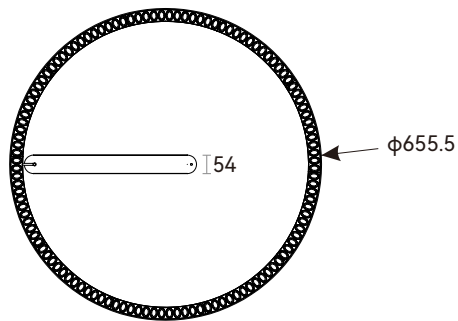

ROMAN-P1 pendant luminaires

With extremely simple design and excellent craftwork, exquisite appearance looks with rich of texture. We offer 655MM, 905MM, 1205MM for choosing. Lamp is designed with special Direct/Indirect lighting and 115°(Indirect) beam angle. Collocated with micro reflector and anti-glare cover, it can realize 60°(Direct) beam angle and perfect light cutoff. UGR<6. Typical value of light efficiency is 150lm/w, and lighting is of flicker free. Support smart functions like Motion sensor, 1-10V and Dali dimming. Work with CASAMBI wireless system to support group setting. Simply assembling structure, flexible to support customers' requirement. Profile aluminum and PC as main materials. Suspension installation.

Features

Ultimate uniform and quality lighting effects with professional glare control, UGR <6

Light efficiency up to 150lm/W

Come with several size $\phi 655$, $\phi 905$, $\phi 1205$

extremely slim design (only 40 x 38 mm)

Technical data

Item No.	BROP1-6506024-NN	BROP1-6506024-VN	BROP1-6506024-DN
Input Power(±10%)	↑ 36W/24W ↓		
Input Voltage	AC200~240V		
Power Factor	≥0.9		
Luminous Flux(±10%)	↑ 5900lm/3100lm ↓		
UGR	<6		
Color Rendering Index	>80		
Life Time	L80(B10)50,000H		
Beam Angle	↑ 115°/60° ↓		
CCT(±200K)	3000/4000/6000K		
Colour consistency SDCM	< 3		
Dimming	NO	1-10V dimming	DALI dimming
Sensor	NO		
Housing Color	Black / White		
Fixture Materia	6063AL		
Protection Level	IP20		
Storage Temperature	-40°C~+80°C		
Working Temperature	-20°C~+45°C		
Net Weight	3.4 kg		
Gross Weight	5.9 kg		
Package size	720*710*112mm (1pcs)		
20GP	504pcs		
40GP	1008pcs		