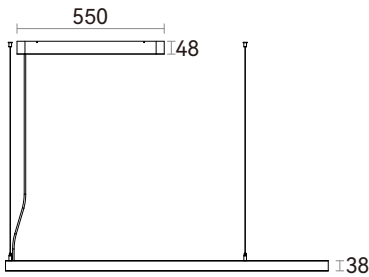

Technical data

Item No.	BROP1-1212048-NN	BROP1-1212048-VN	BROP1-1212048-DN
Input Power(±10%)	↑ 72W/48W ↓		
Input Voltage	AC200~240V		
Power Factor	≥0.9		
Luminous Flux(±10%)	↑ 12000lm/6000lm ↓		
UGR	<6		
Color Rendering Index	>80		
Life Time	L80(B10)50,000H		
Beam Angle	↑ 115°/60° ↓		
CCT(±200K)	3000/4000/6000K		
Colour consistency SDCM	< 3		
Dimming	NO	1-10V dimming	DALI dimming
Sensor	NO		
Housing Color	Black / White		
Fixture Materia	6063AL		
Protection Level	IP20		
Storage Temperature	-40°C~+80°C		
Working Temperature	-20°C~+45°C		
Net Weight	5.7 kg		
Gross Weight	14 kg		
Package size	1287*1287*110mm (1pcs)		
20GP	126pcs		
40GP	274pcs