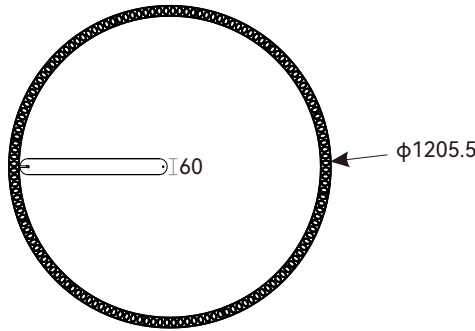

Technical data

Item No.	BROP1-1212048-NN	BROP1-1212048-VN	BROP1-1212048-DN
Input Power(±10%)	↑ 72W/48W ↓		
Input Voltage	AC200~240V		
Power Factor	≥0.9		
Luminous Flux(±10%)	↑ 12000lm/6000lm ↓		
UGR	<6		
Color Rendering Index	>80		
Life Time	L80(B10)50,000H		
Beam Angle	↑ 115°/60° ↓		
CCT(±200K)	3000/4000/6000K		
Colour consistency SDCM	< 3		
Dimming	NO	1-10V dimming	DALI dimming
Sensor	NO		
Housing Color	Black / White		
Fixture Materia	6063AL		
Protection Level	IP20		
Storage Temperature	-40°C~+80°C		
Working Temperature	-20°C~+45°C		
Net Weight	5.7 kg		
Gross Weight	14 kg		
Package size	1287*1287*110mm (1pcs)		
20GP	126pcs		
40GP	274pcs