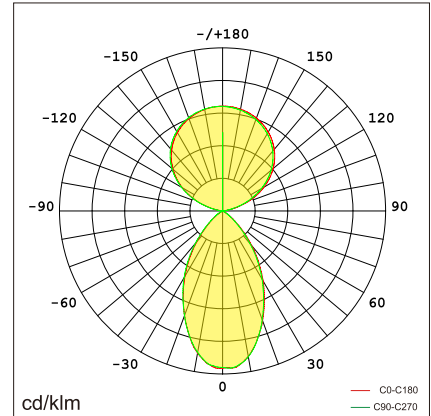

Technical data

Item No.	BROP1-1212048-NN	BROP1-1212048-VN	BROP1-1212048-DN
Input Power(±10%)	↑ 72W/48W ↓		
Input Voltage	AC200~240V		
Power Factor	≥0.9		
Luminous Flux(±10%)	↑ 12000lm/6000lm ↓		
UGR	<6		
Color Rendering Index	>80		
Life Time	L80(B10)50,000H		
Beam Angle	↑ 115°/60° ↓		
CCT(±200K)	3000/4000/6000K		
Colour consistency SDCM	< 3		
Dimming	NO	1-10V dimming	DALI dimming
Sensor	NO		
Housing Color	Black / White		
Fixture Materia	6063AL		
Protection Level	IP20		
Storage Temperature	-40°C~+80°C		
Working Temperature	-20°C~+45°C		
Net Weight	5.7 kg		
Gross Weight	14 kg		
Package size	1287*1287*110mm (1pcs)		
20GP	126pcs		
40GP	274pcs