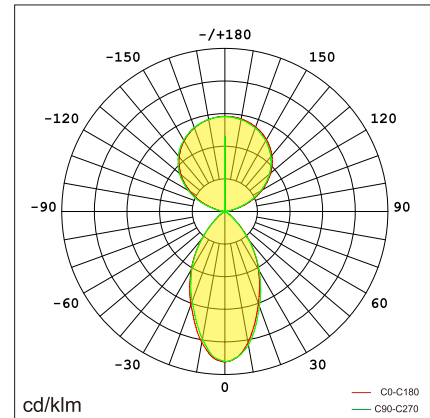

ROMAN-P1 pendant luminaires

With extremely simple design and excellent craftwork, exquisite appearance looks with rich of texture. We offer 655MM, 905MM, 1205MM for choosing. Lamp is designed with special Direct/Indirect lighting and 115°(Indirect) beam angle. Collocated with micro reflector and anti-glare cover, it can realize 60°(Direct) beam angle and perfect light cutoff. UGR<6. Typical value of light efficiency is 150lm/w, and lighting is of flicker free. Support smart functions like Motion sensor, 1-10V and Dali dimming. Work with CASAMBI wireless system to support group setting. Simply assembling structure, flexible to support customers' requirement. Profile aluminum and PC as main materials. Suspension installation.

Features

Ultimate uniform and quality lighting effects with professional glare control, UGR <6

Light efficiency up to 150lm/W

Come with several size $\phi 655$, $\phi 905$, $\phi 1205$

extremely slim design (only 40 x 38 mm)

Technical data

Item No.	BROP1-6506024-NN	BROP1-6506024-VN	BROP1-6506024-DN
Input Power(±10%)	↑ 36W/24W ↓		
Input Voltage	AC200~240V		
Power Factor	≥0.9		
Luminous Flux(±10%)	↑ 5900lm/3100lm ↓		
UGR	<6		
Color Rendering Index	>80		
Life Time	L80(B10)50,000H		
Beam Angle	↑ 115°/60° ↓		
CCT(±200K)	3000/4000/6000K		
Colour consistency SDCM	< 3		
Dimming	NO	1-10V dimming	DALI dimming
Sensor	NO		
Housing Color	Black / White		
Fixture Materia	6063AL		
Protection Level	IP20		
Storage Temperature	-40°C~+80°C		
Working Temperature	-20°C~+45°C		
Net Weight	3.4 kg		
Gross Weight	5.9 kg		
Package size	720*710*112mm (1pcs)		
20GP	504pcs		
40GP	1008pcs		