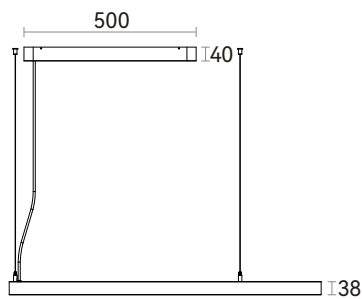

ROMAN-P1 pendant luminaires

With extremely simple design and excellent craftwork, exquisite appearance looks with rich of texture. We offer 655MM, 905MM, 1205MM for choosing. Lamp is designed with special Direct/Indirect lighting and 115°(Indirect) beam angle. Collocated with micro reflector and anti-glare cover, it can realize 60°(Direct) beam angle and perfect light cutoff. UGR<6. Typical value of light efficiency is 150lm/w, and lighting is of flicker free. Support smart functions like Motion sensor, 1-10V and Dali dimming. Work with CASAMBI wireless system to support group setting. Simply assembling structure, flexible to support customers' requirement. Profile aluminum and PC as main materials. Suspension installation.

Features

Ultimate uniform and quality lighting effects with professional glare control, UGR <6

Light efficiency up to 150lm/W

Come with several size $\phi 655$, $\phi 905$, $\phi 1205$

extremely slim design (only 40 x 38 mm)

Technical data

Item No.	BROP1-6506024-NN	BROP1-6506024-VN	BROP1-6506024-DN
Input Power(±10%)	↑ 36W/24W ↓		
Input Voltage	AC200~240V		
Power Factor	≥0.9		
Luminous Flux(±10%)	↑ 5900lm/3100lm ↓		
UGR	<6		
Color Rendering Index	>80		
Life Time	L80(B10)50,000H		
Beam Angle	↑ 115°/60° ↓		
CCT(±200K)	3000/4000/6000K		
Colour consistency SDCM	< 3		
Dimming	NO	1-10V dimming	DALI dimming
Sensor	NO		
Housing Color	Black / White		
Fixture Materia	6063AL		
Protection Level	IP20		
Storage Temperature	-40°C~+80°C		
Working Temperature	-20°C~+45°C		
Net Weight	3.4 kg		
Gross Weight	5.9 kg		
Package size	720*710*112mm (1pcs)		
20GP	504pcs		
40GP	1008pcs		