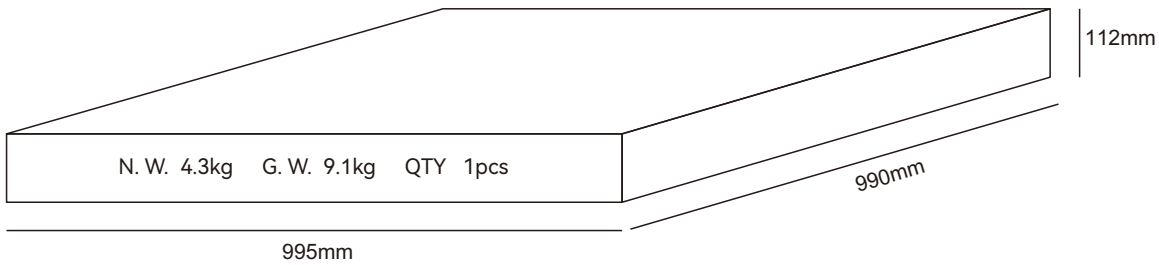

Packaging

Shenzhen Nexol Lighting Technology Co.,Ltd.

E-mail: info@nexol-lighting.com

www.nexol-lighting.com

Factory: Floor 6-9, Building 3, Tonghu Intelligent Industrial Park, Zhongkai High-Tech District, HuiZhou 516035

Office: Room 306&309, Floor 3, Building E, Longhua Digital Industrial Park, Guanlan Road 54-6, Longhua district, Shenzhen, China 518110

All values in specification are typical value from laboratory measurement, for concrete data, please refer to shipment testing report. Information provided is subject to change without notice. Please verify all details with NEXOL Lighting.

Copyright Shenzhen Nexol Lighting Co., Ltd.. All rights reserved.