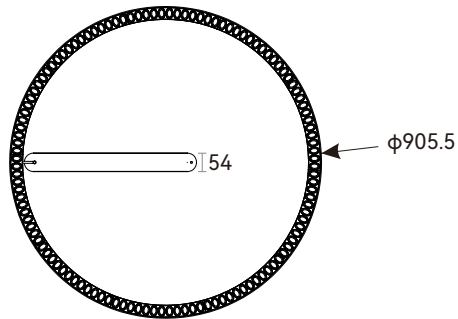

Technical data

Item No.	BROP1-9008032-NN	BROP1-9008032-VN	BROP1-9008032-DN
Input Power($\pm 10\%$)	$\uparrow 48W/32W \downarrow$		
Input Voltage	AC200~240V		
Power Factor	≥ 0.9		
Luminous Flux($\pm 10\%$)	$\uparrow 7800lm/4200lm \downarrow$		
UGR	< 6		
Color Rendering Index	> 80		
Life Time	L80(B10)50,000H		
Beam Angle	$\uparrow 115^\circ/60^\circ \downarrow$		
CCT($\pm 200K$)	3000/4000/6000K		
Colour consistency SDCM	< 3		
Dimming	NO	1-10V dimming	DALI dimming
Sensor	NO		
Housing Color	Black / White		
Fixture Materia	6063AL		
Protection Level	IP20		
Storage Temperature	$-40^\circ C \sim +80^\circ C$		
Working Temperature	$-20^\circ C \sim +45^\circ C$		
Net Weight	4.3 kg		
Gross Weight	9.1 kg		
Package size	995*990*112mm (1pcs)		
20GP	276pcs		
40GP	576pcs