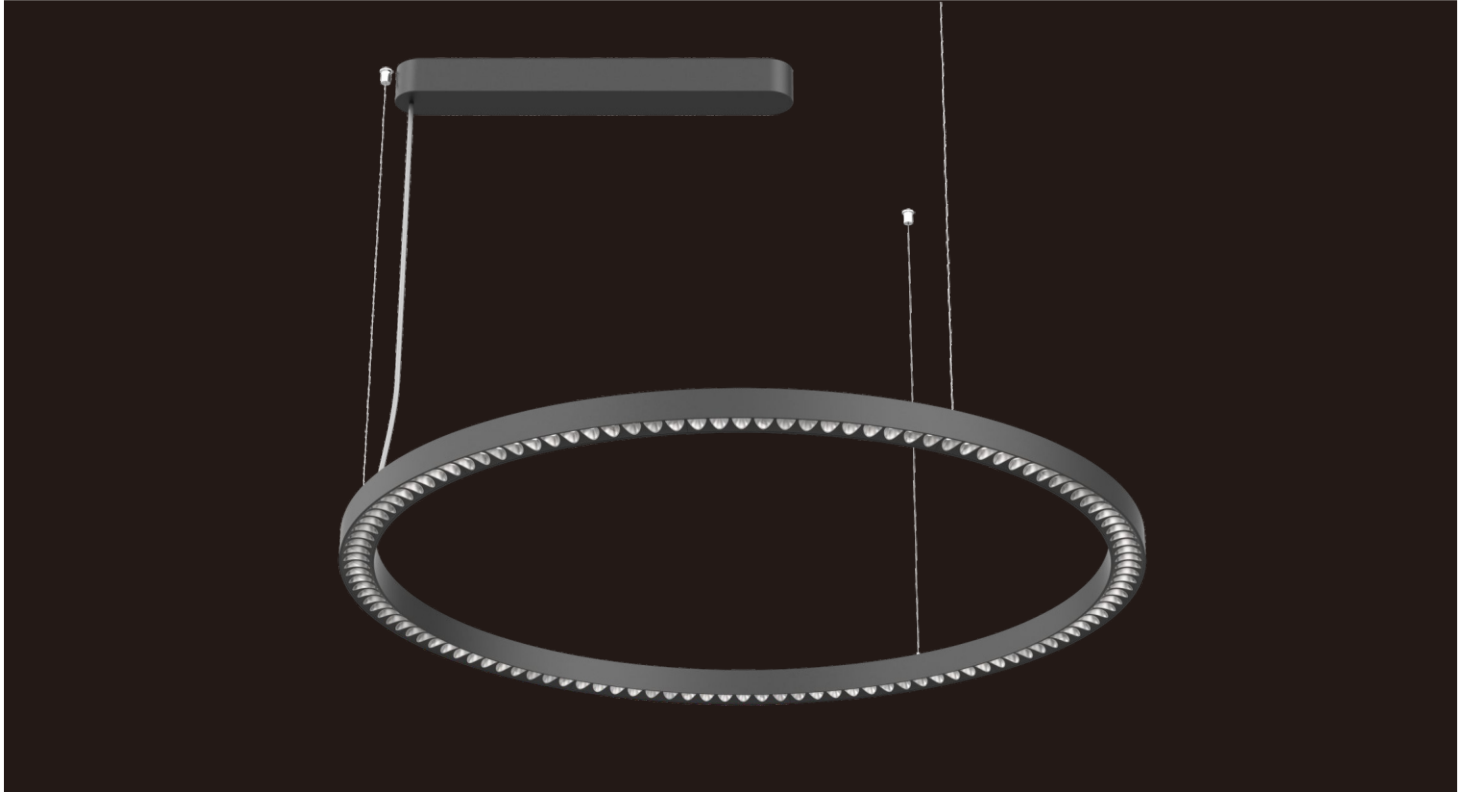

ROMAN-P1 pendant luminaires

With extremely simple design and excellent craftwork, exquisite appearance looks with rich of texture. We offer 655MM, 905MM, 1205MM for choosing. Lamp is designed with special Direct/Indirect lighting and 115°(Indirect) beam angle. Collocated with micro reflector and anti-glare cover, it can realize 60°(Direct) beam angle and perfect light cutoff. UGR<6. Typical value of light efficiency is 150lm/w, and lighting is of flicker free. Support smart functions like Motion sensor, 1-10V and Dali dimming. Work with CASAMBI wireless system to support group setting. Simply assembling structure, flexible to support customers' requirement. Profile aluminum and PC as main materials. Suspension installation.

Features

Ultimate uniform and quality lighting effects with professional glare control, UGR <6

Light efficiency up to 150lm/W

Come with several size $\phi 655$, $\phi 905$, $\phi 1205$

extremely slim design (only 40 x 38 mm)

Technical data

Item No.	BROP1-6506024-NN	BROP1-6506024-VN	BROP1-6506024-DN
Input Power(±10%)	↑ 36W/24W ↓		
Input Voltage	AC200~240V		
Power Factor	≥0.9		
Luminous Flux(±10%)	↑ 5900lm/3100lm ↓		
UGR	<6		
Color Rendering Index	>80		
Life Time	L80(B10)50,000H		
Beam Angle	↑ 115°/60° ↓		
CCT(±200K)	3000/4000/6000K		
Colour consistency SDCM	< 3		
Dimming	NO	1-10V dimming	DALI dimming
Sensor	NO		
Housing Color	Black / White		
Fixture Materia	6063AL		
Protection Level	IP20		
Storage Temperature	-40°C~+80°C		
Working Temperature	-20°C~+45°C		
Net Weight	3.4 kg		
Gross Weight	5.9 kg		
Package size	720*710*112mm (1pcs)		
20GP	504pcs		
40GP	1008pcs		