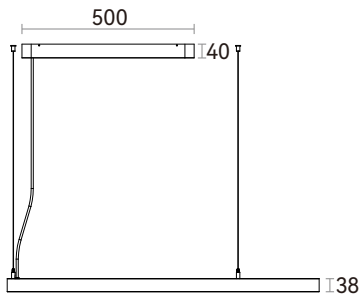

Features

Ultimate uniform and quality lighting effects with professional glare control, UGR <6

Light efficiency up to 150lm/W

Come with several size $\phi 655$, $\phi 905$, $\phi 1205$

extremely slim design (only 40 x 38 mm)

Technical data

Item No.	BROP1-6506024-NN	BROP1-6506024-VN	BROP1-6506024-DN
Input Power(±10%)	↑ 36W/24W ↓		
Input Voltage	AC200~240V		
Power Factor	≥0.9		
Luminous Flux(±10%)	↑ 5900lm/3100lm ↓		
UGR	<6		
Color Rendering Index	>80		
Life Time	L80(B10)50,000H		
Beam Angle	↑ 115°/60° ↓		
CCT(±200K)	3000/4000/6000K		
Colour consistency SDCM	< 3		
Dimming	NO	1-10V dimming	DALI dimming
Sensor	NO		
Housing Color	Black / White		
Fixture Materia	6063AL		
Protection Level	IP20		
Storage Temperature	-40°C~+80°C		
Working Temperature	-20°C~+45°C		
Net Weight	3.4 kg		
Gross Weight	5.9 kg		
Package size	720*710*112mm (1pcs)		
20GP	504pcs		
40GP	1008pcs		

Technical data

Item No.	BROP1-9008032-NN	BROP1-9008032-VN	BROP1-9008032-DN
Input Power($\pm 10\%$)	$\uparrow 48W/32W \downarrow$		
Input Voltage	AC200~240V		
Power Factor	≥ 0.9		
Luminous Flux($\pm 10\%$)	$\uparrow 7800lm/4200lm \downarrow$		
UGR	< 6		
Color Rendering Index	> 80		
Life Time	L80(B10)50,000H		
Beam Angle	$\uparrow 115^\circ/60^\circ \downarrow$		
CCT($\pm 200K$)	3000/4000/6000K		
Colour consistency SDCM	< 3		
Dimming	NO	1-10V dimming	DALI dimming
Sensor	NO		
Housing Color	Black / White		
Fixture Materia	6063AL		
Protection Level	IP20		
Storage Temperature	$-40^\circ C \sim +80^\circ C$		
Working Temperature	$-20^\circ C \sim +45^\circ C$		
Net Weight	4.3 kg		
Gross Weight	9.1 kg		
Package size	995*990*112mm (1pcs)		
20GP	276pcs		
40GP	576pcs		