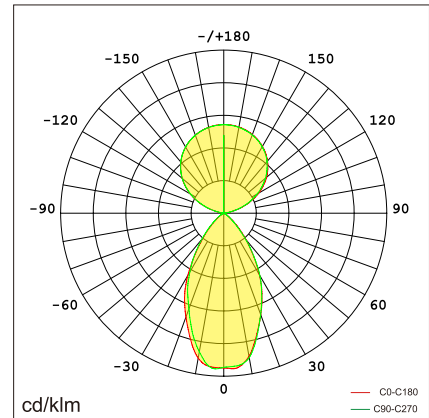

Technical data

Item No.	BROP1-9008032-NN	BROP1-9008032-VN	BROP1-9008032-DN
Input Power($\pm 10\%$)	$\uparrow 48W/32W \downarrow$		
Input Voltage	AC200~240V		
Power Factor	≥ 0.9		
Luminous Flux($\pm 10\%$)	$\uparrow 7800lm/4200lm \downarrow$		
UGR	< 6		
Color Rendering Index	> 80		
Life Time	L80(B10)50,000H		
Beam Angle	$\uparrow 115^\circ/60^\circ \downarrow$		
CCT($\pm 200K$)	3000/4000/6000K		
Colour consistency SDCM	< 3		
Dimming	NO	1-10V dimming	DALI dimming
Sensor	NO		
Housing Color	Black / White		
Fixture Materia	6063AL		
Protection Level	IP20		
Storage Temperature	$-40^\circ C \sim +80^\circ C$		
Working Temperature	$-20^\circ C \sim +45^\circ C$		
Net Weight	4.3 kg		
Gross Weight	9.1 kg		
Package size	995*990*112mm (1pcs)		
20GP	276pcs		
40GP	576pcs