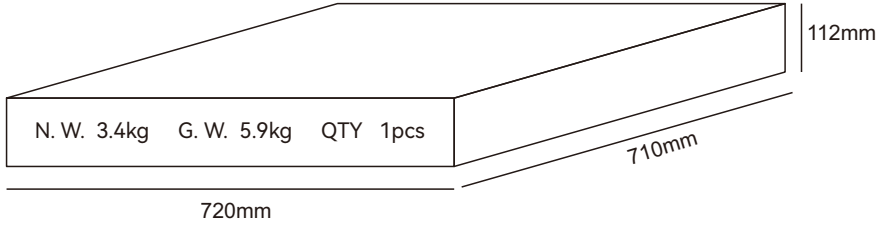

Packaging

Shenzhen Nexol Lighting Technology Co.,Ltd.

E-mail: info@nexol-lighting.com

www.nexol-lighting.com

Factory: Floor 6-9, Building 3, Tonghu Intelligent Industrial Park, Zhongkai High-Tech District, HuiZhou 516035

Office: Room 306&309, Floor 3, Building E, Longhua Digital Industrial Park, Guanlan Road 54-6, Longhua district, Shenzhen, China 518110

All values in specification are typical value from laboratory measurement, for concrete data, please refer to shipment testing report. Information provided is subject to change without notice. Please verify all details with NEXOL Lighting.

Copyright Shenzhen Nexol Lighting Co., Ltd.. All rights reserved.