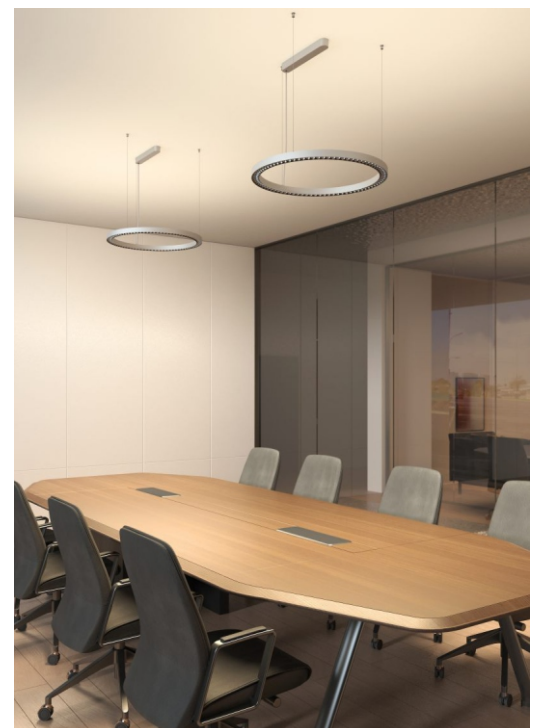

Application Areas

Open-plan office, individual office, meeting room, guest room, etc.